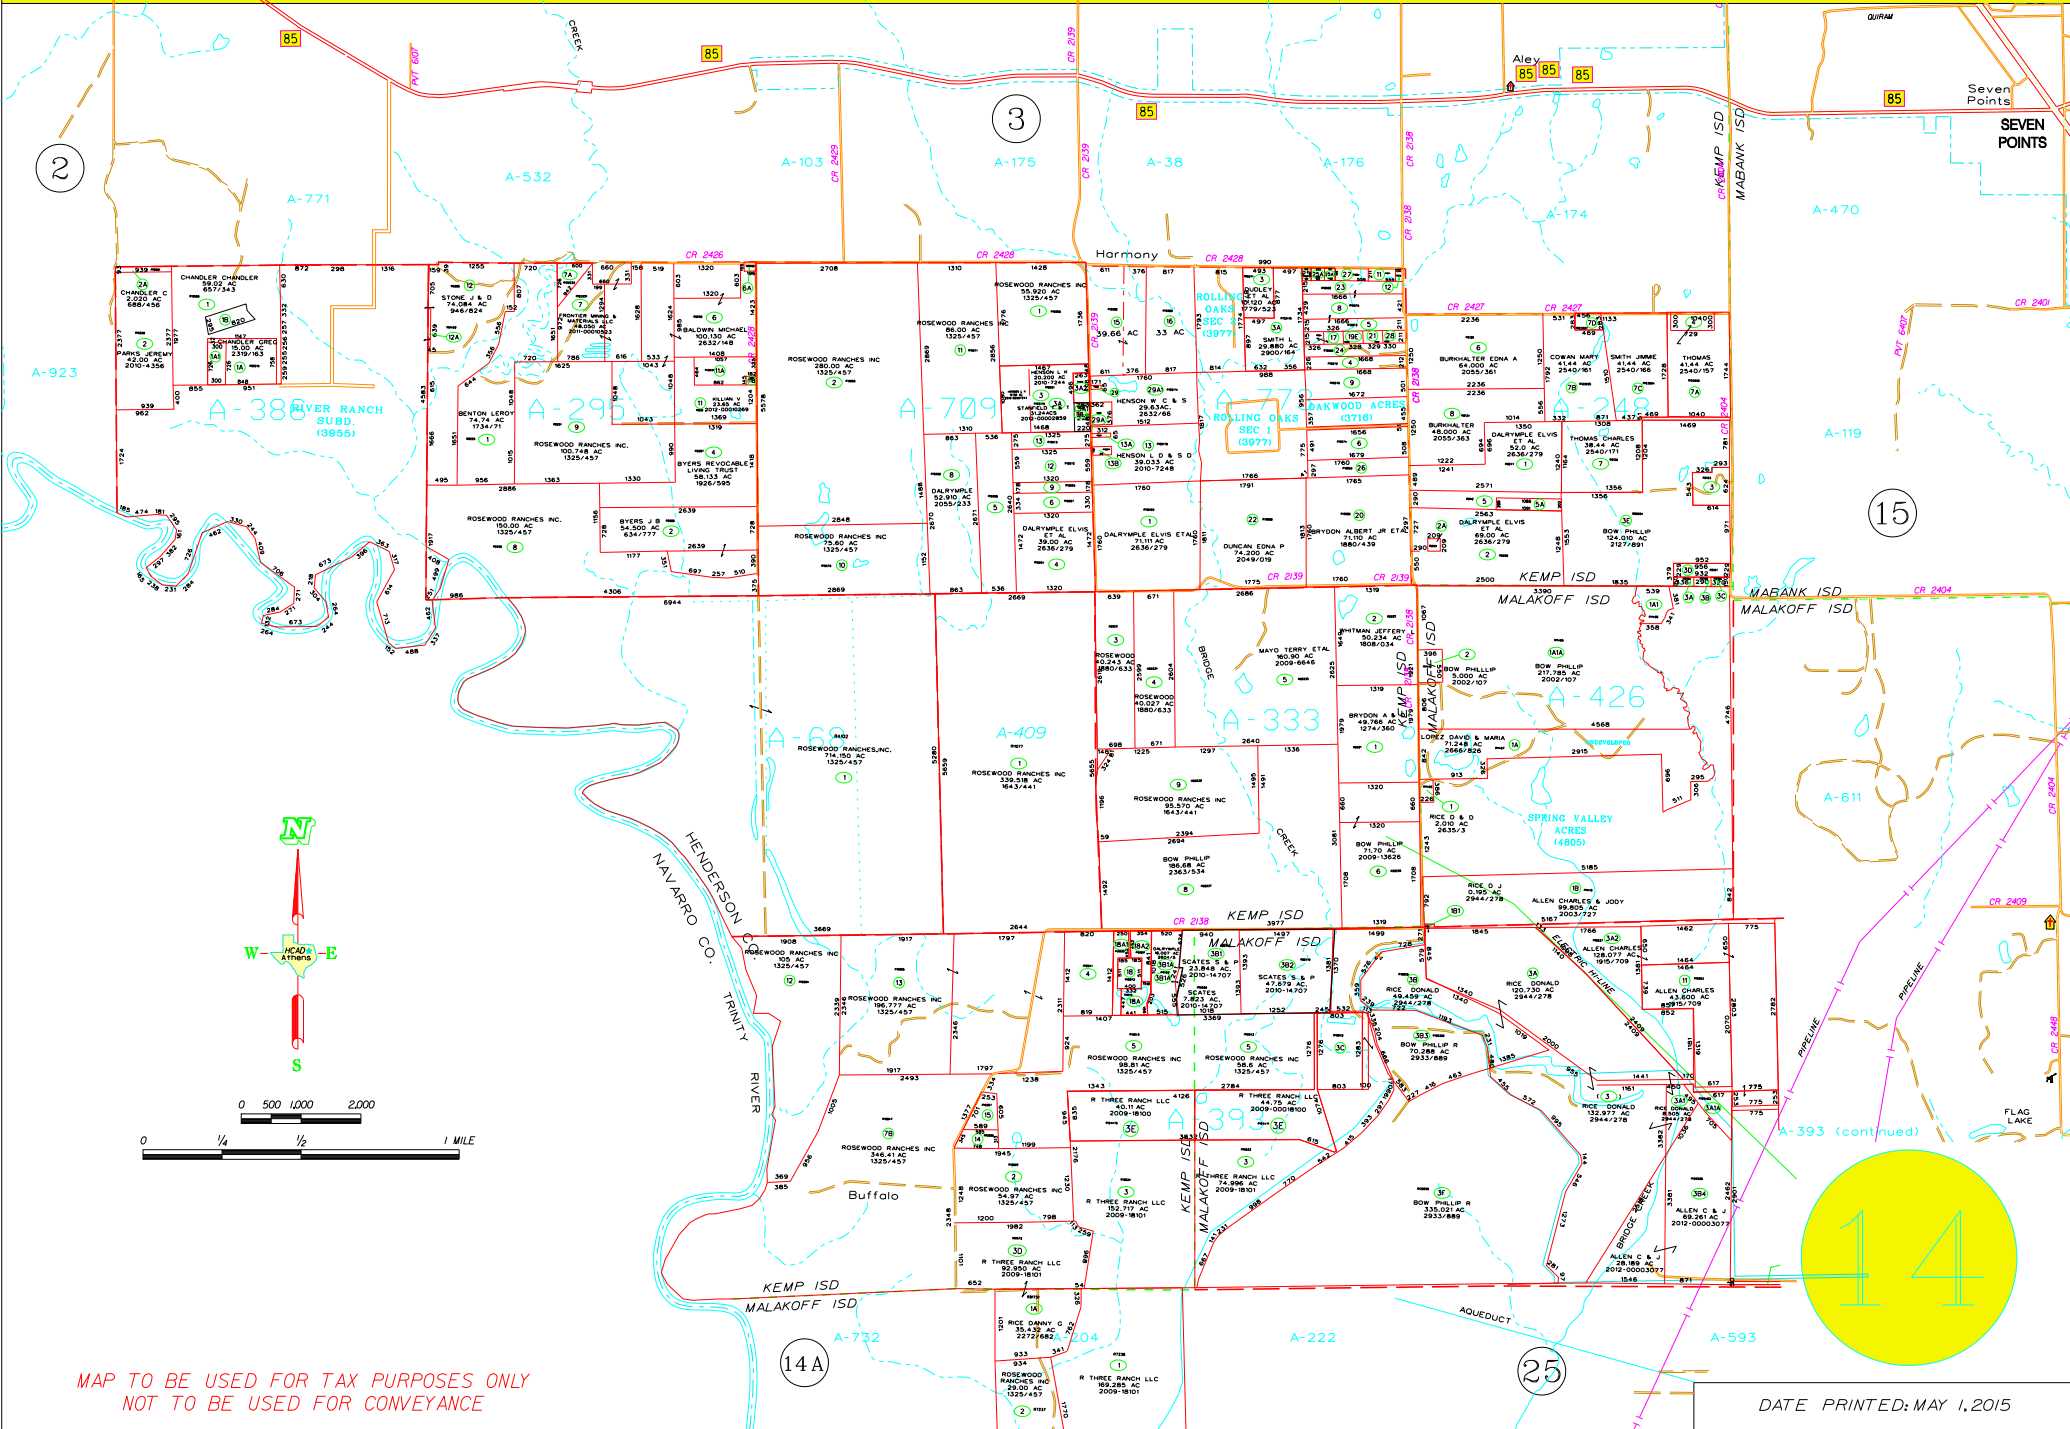

HENDERSON COUNTY APPRAISAL DISTRICT - KEMP ISD, MABANK ISD & MALAKOFF ISD

MAP TO BE USED FOR TAX PURPOSES ONLY
NOT TO BE USED FOR CONVEYANCE

DATE PRINTED: MAY 1, 2015

14