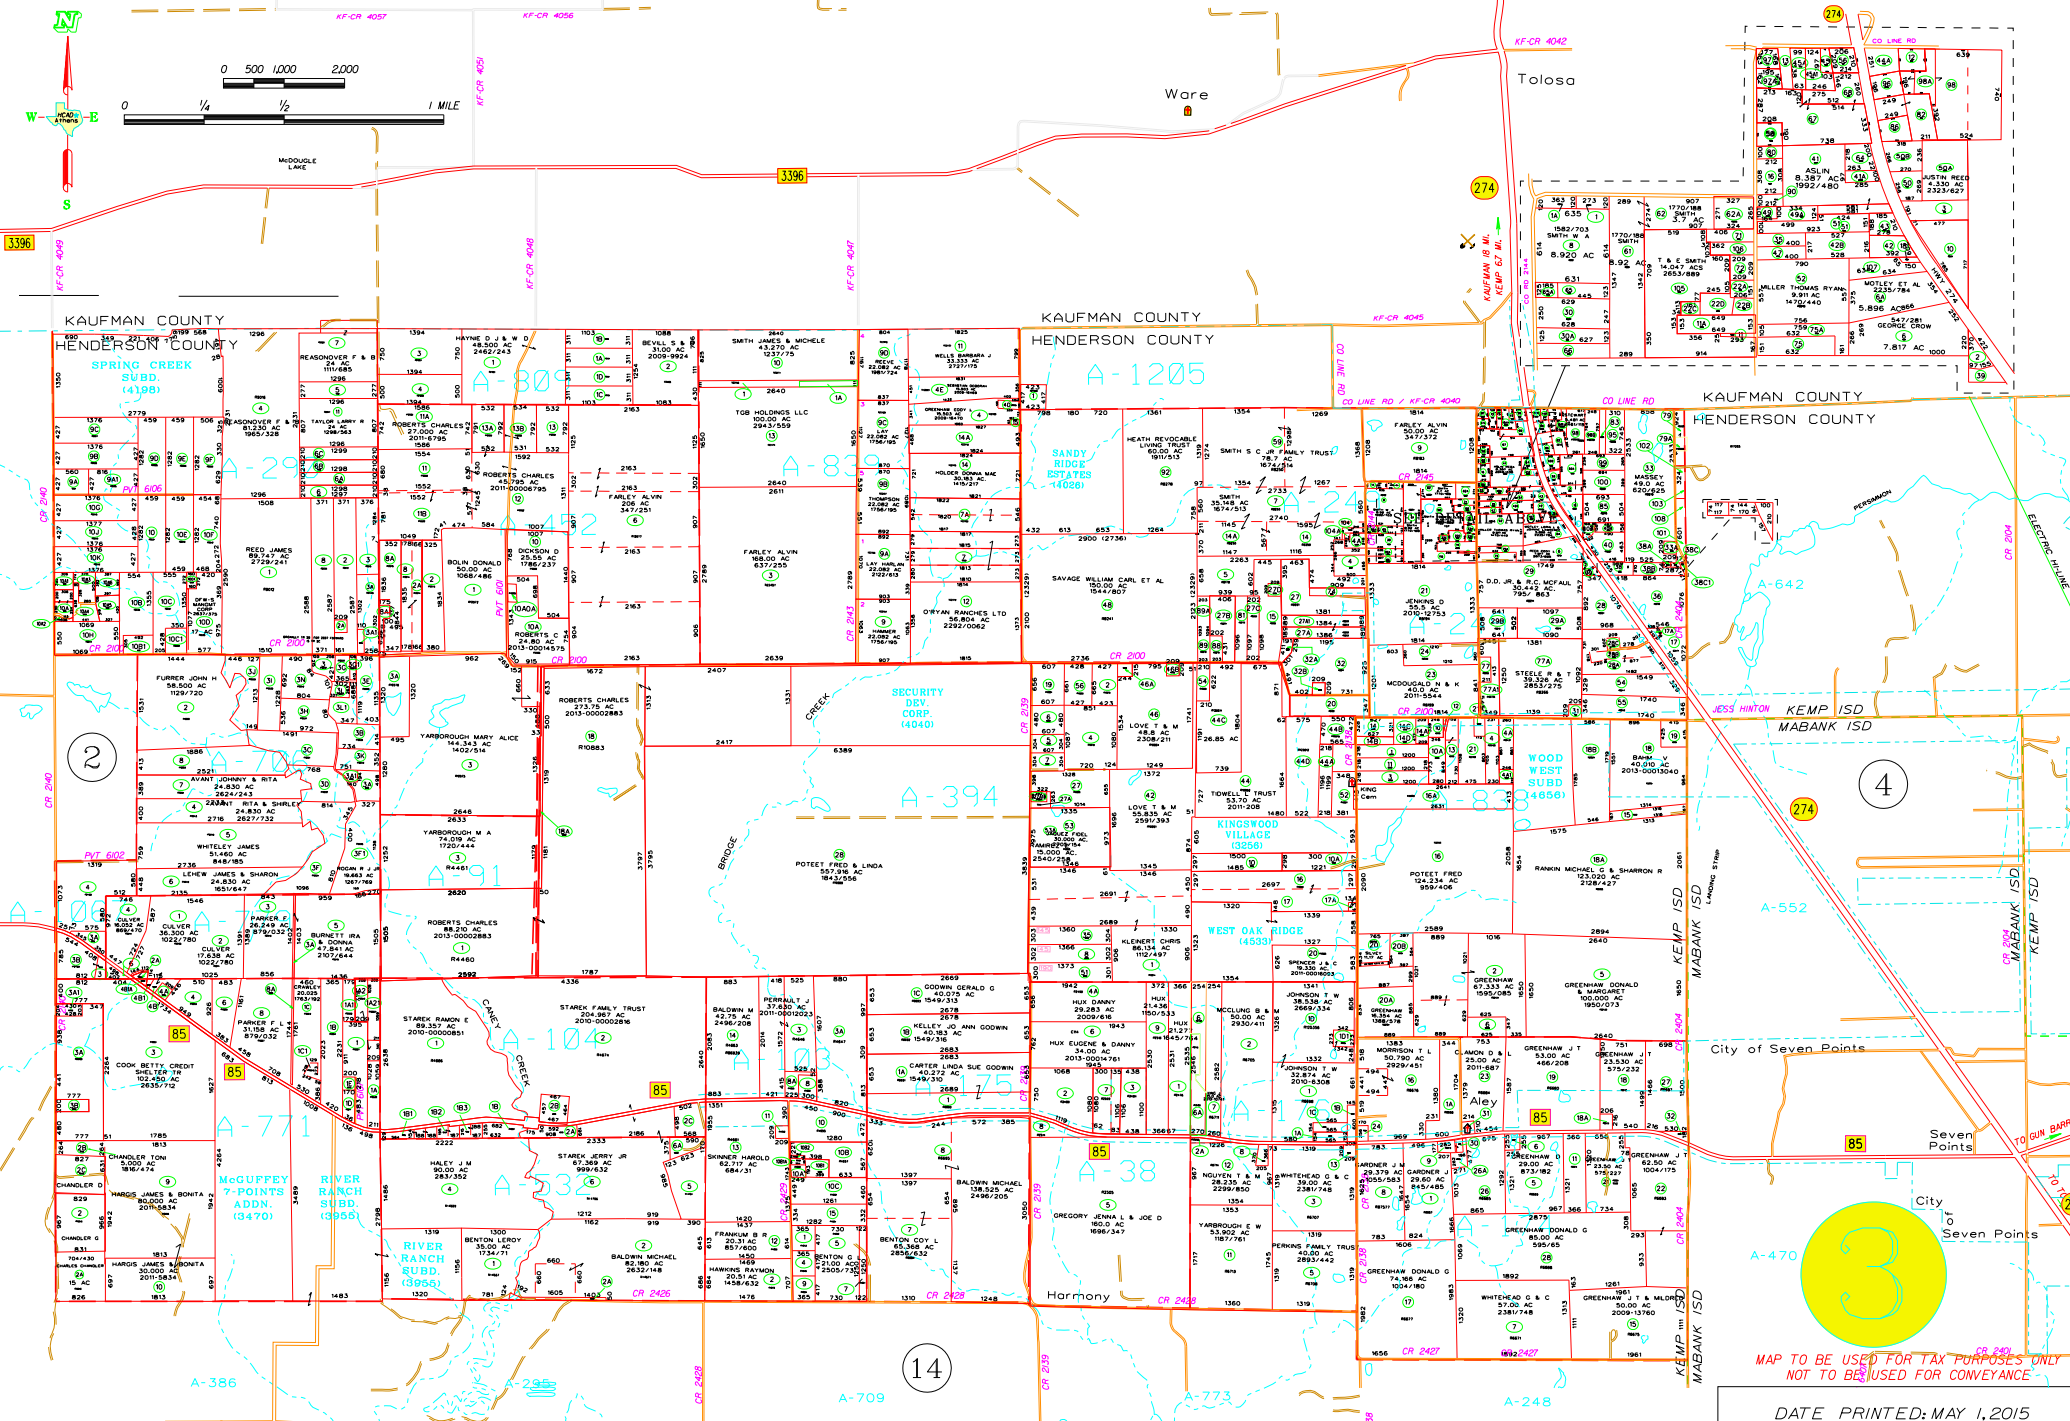

# HENDERSON COUNTY APPRAISAL DISTRICT - KEMP ISD / MABANK ISD

MAP TO BE USED FOR TAX PURPOSES ONLY NOT TO BE USED FOR CONVEYANCE

DATE PRINTED: MAY 1, 2015