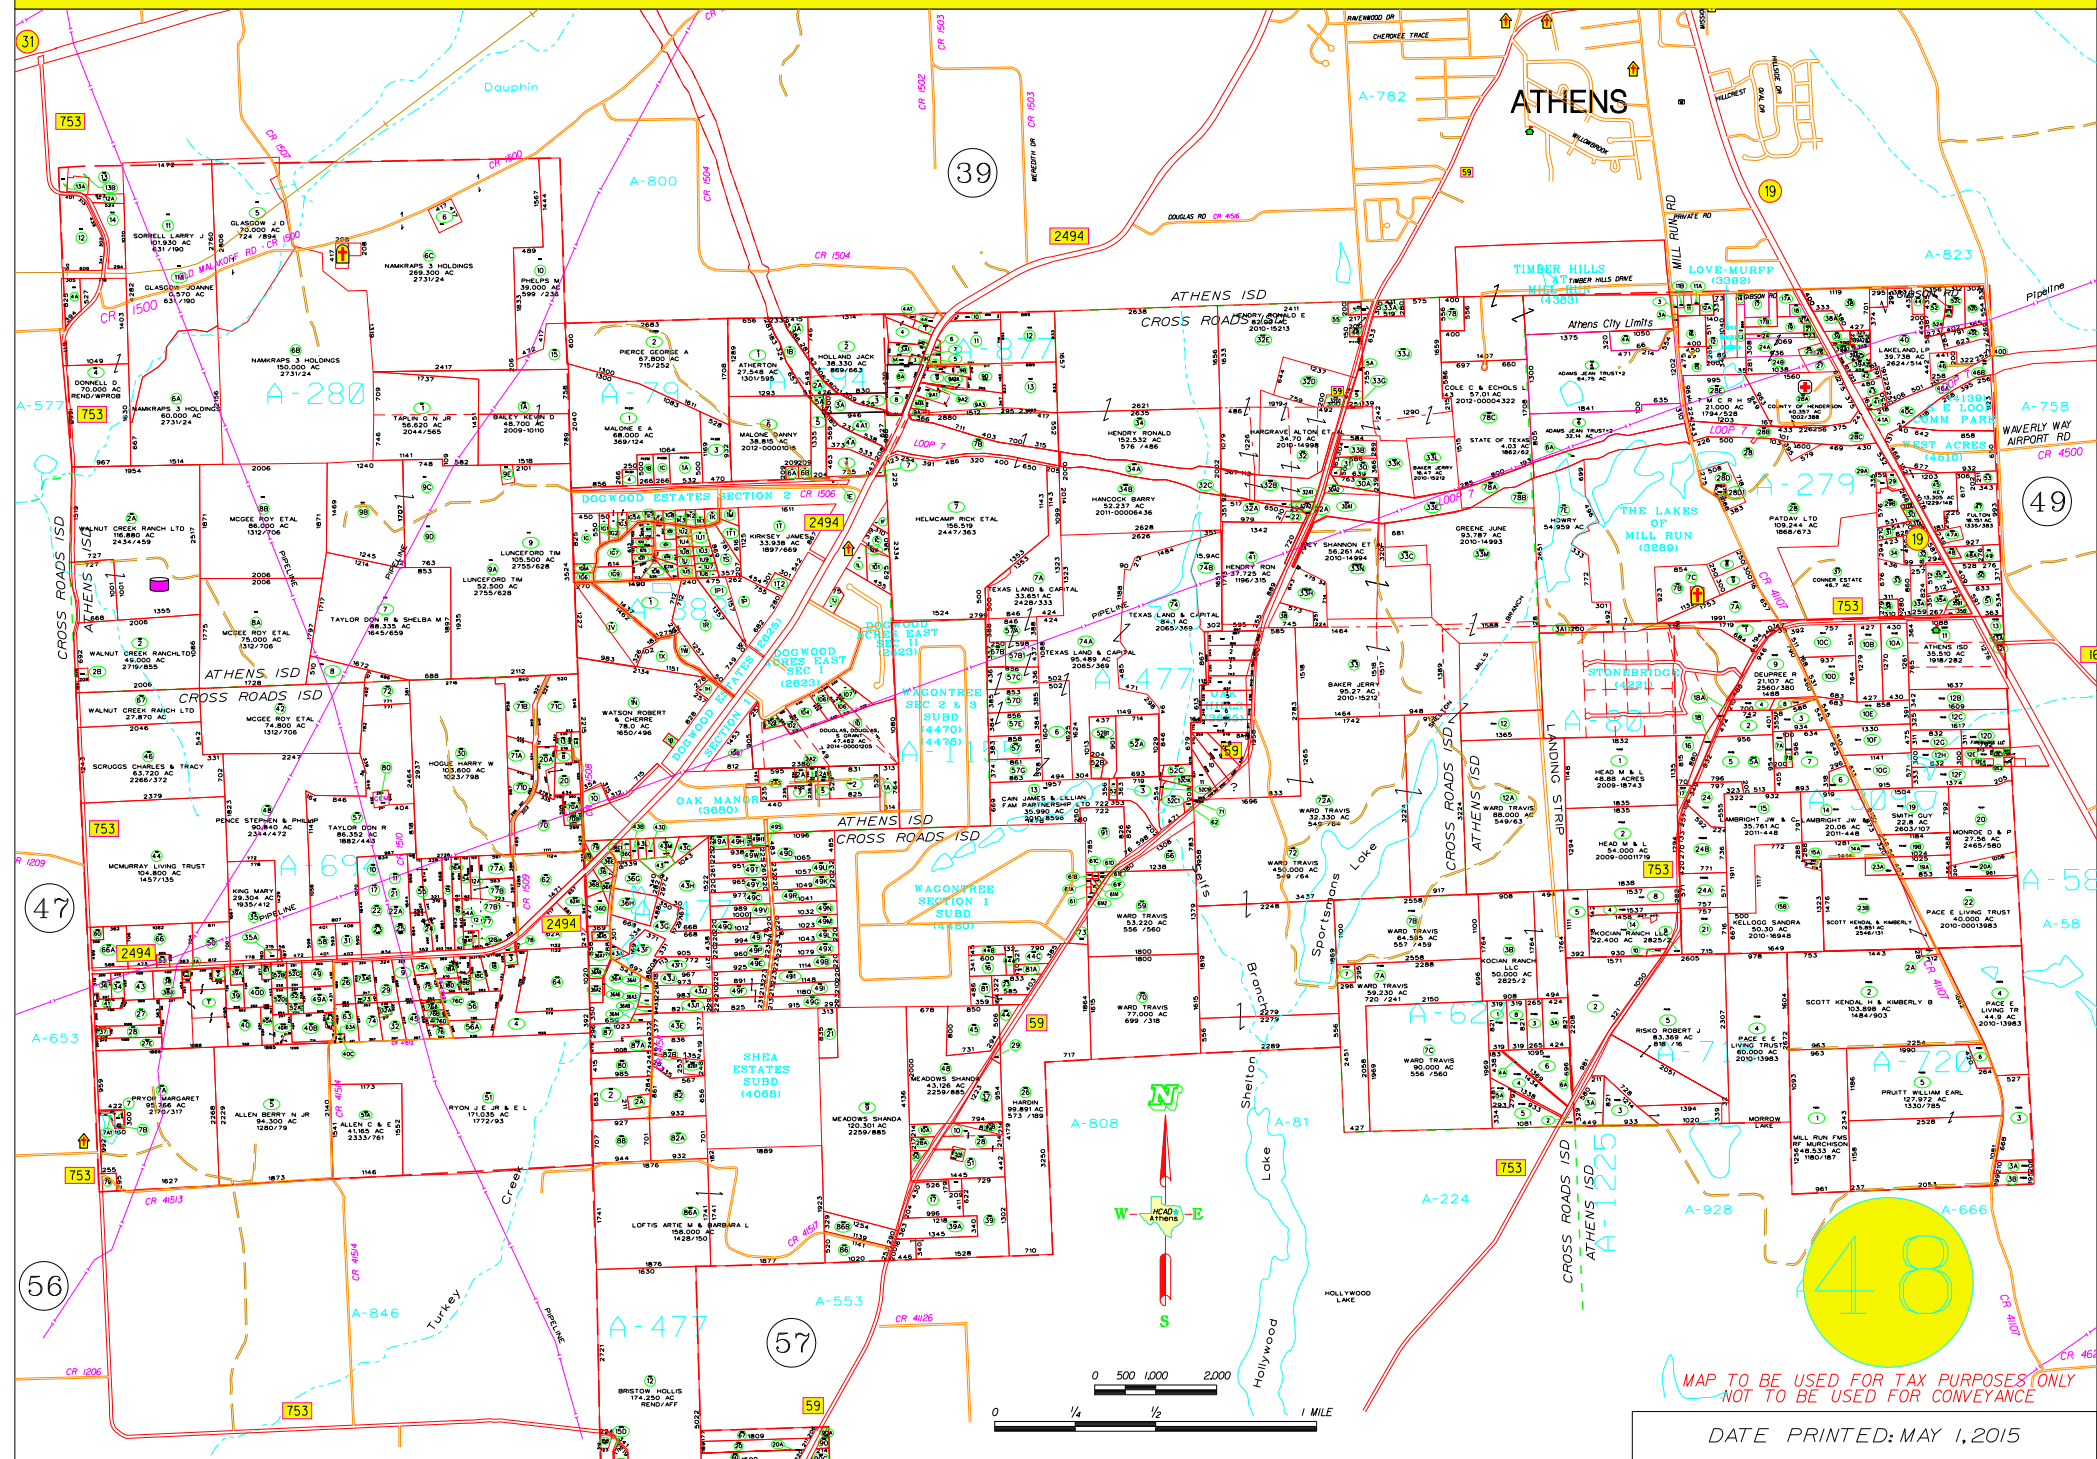

HENDERSON COUNTY APPRAISAL DISTRICT - CROSS ROADS & ATHENS ISD

MAP TO BE USED FOR TAX PURPOSES ONLY
NOT TO BE USED FOR CONVEYANCE
DATE PRINTED: MAY 1, 2015