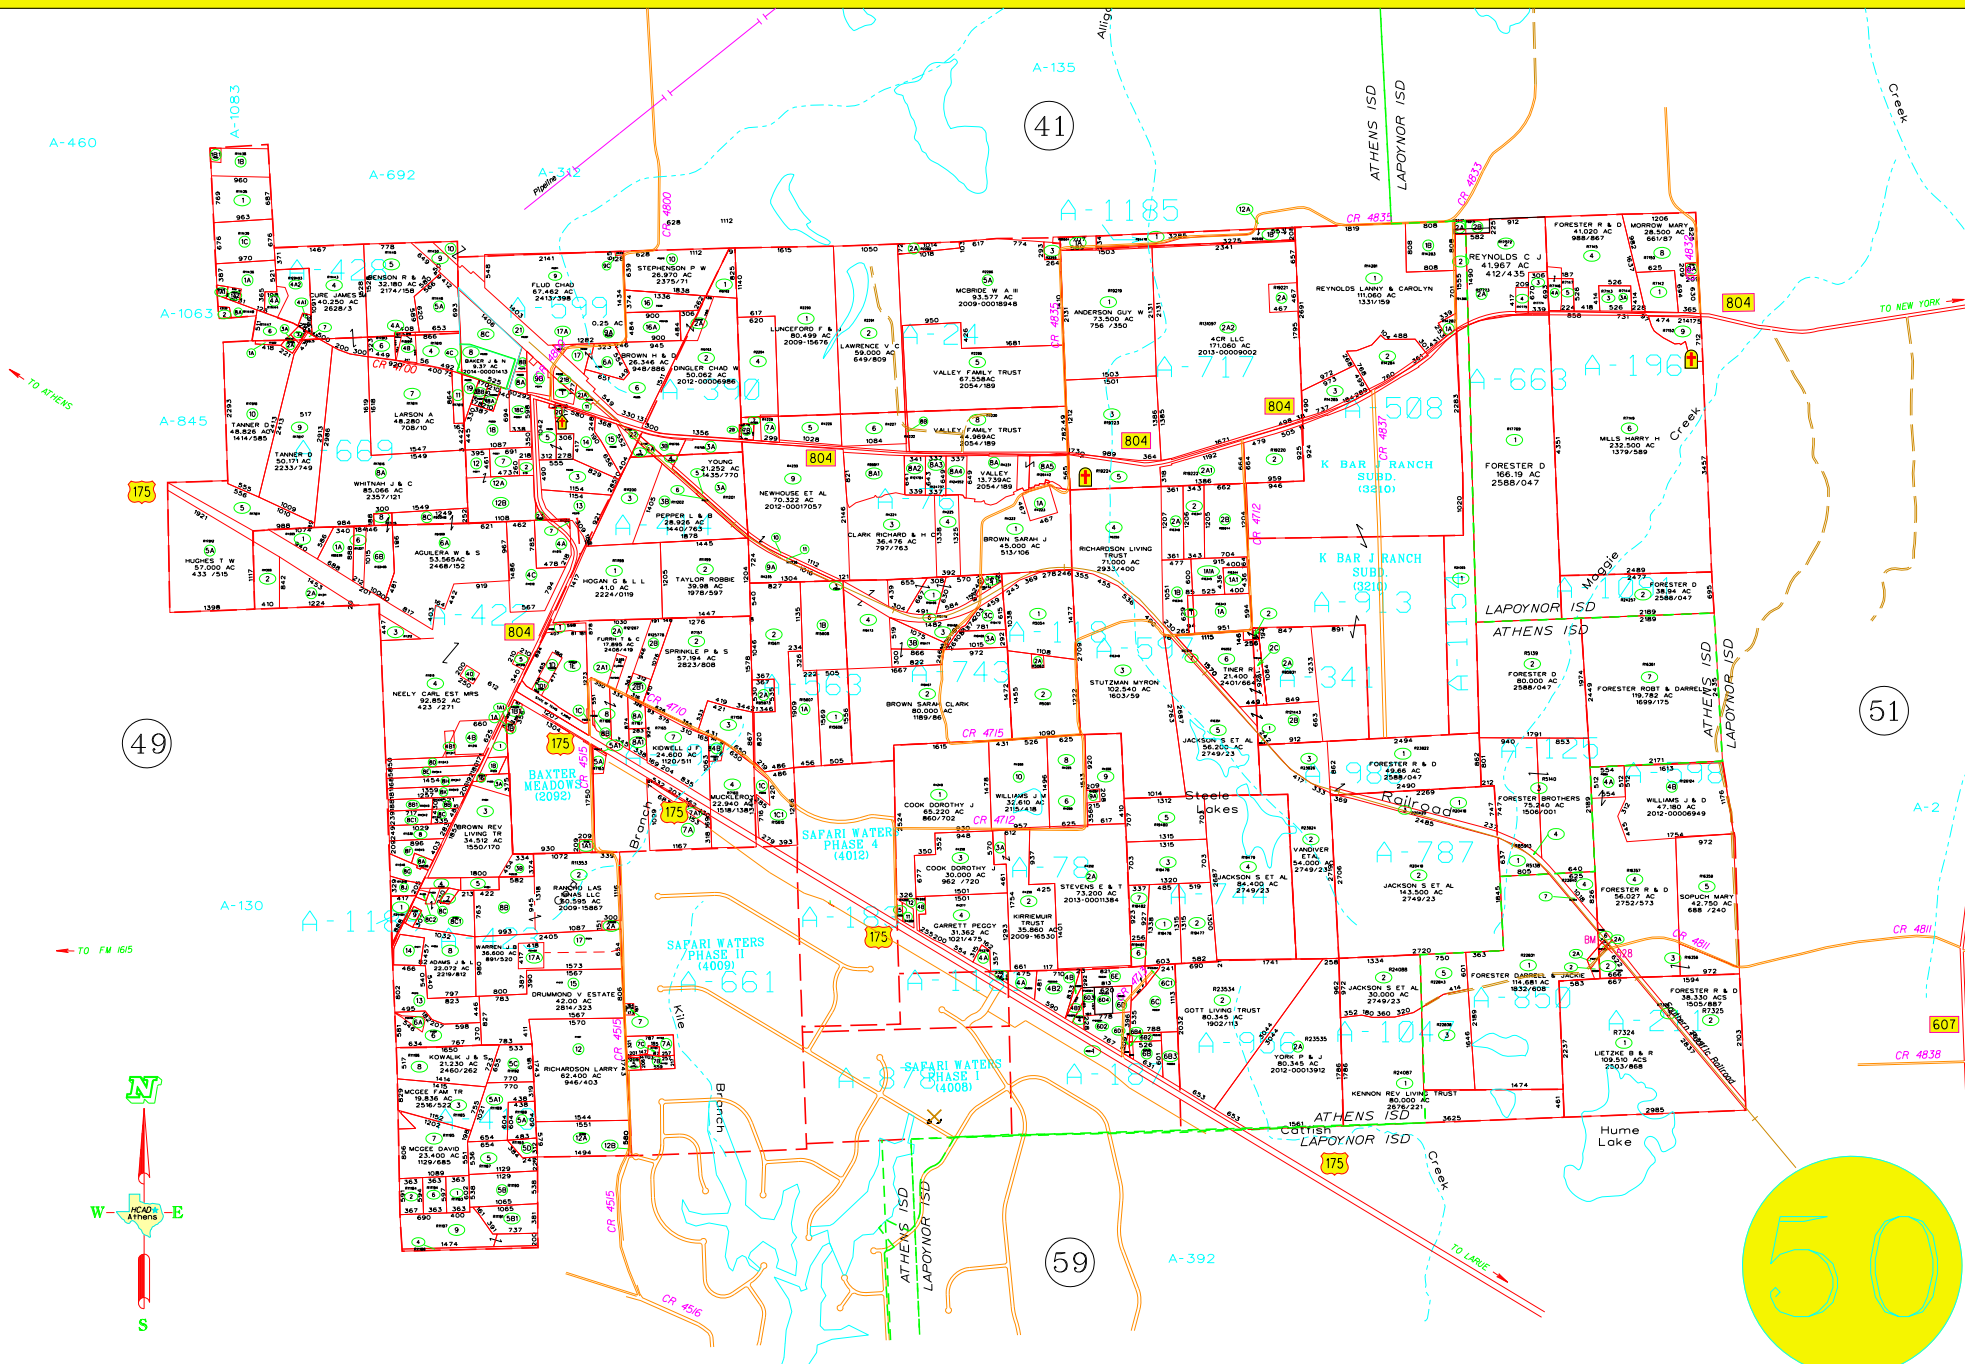

HENDERSON COUNTY APPRAISAL DISTRICT - ATHENS & LAPOYNOR ISD

TO ATHENS

TO NEW YORK

TO FM 165

TO LARUE

MAPS TO BE USED FOR TAX PURPOSES ONLY  
NOT TO BE USED FOR CONVEYANCE

DATE PRINTED: MAY 1, 2015