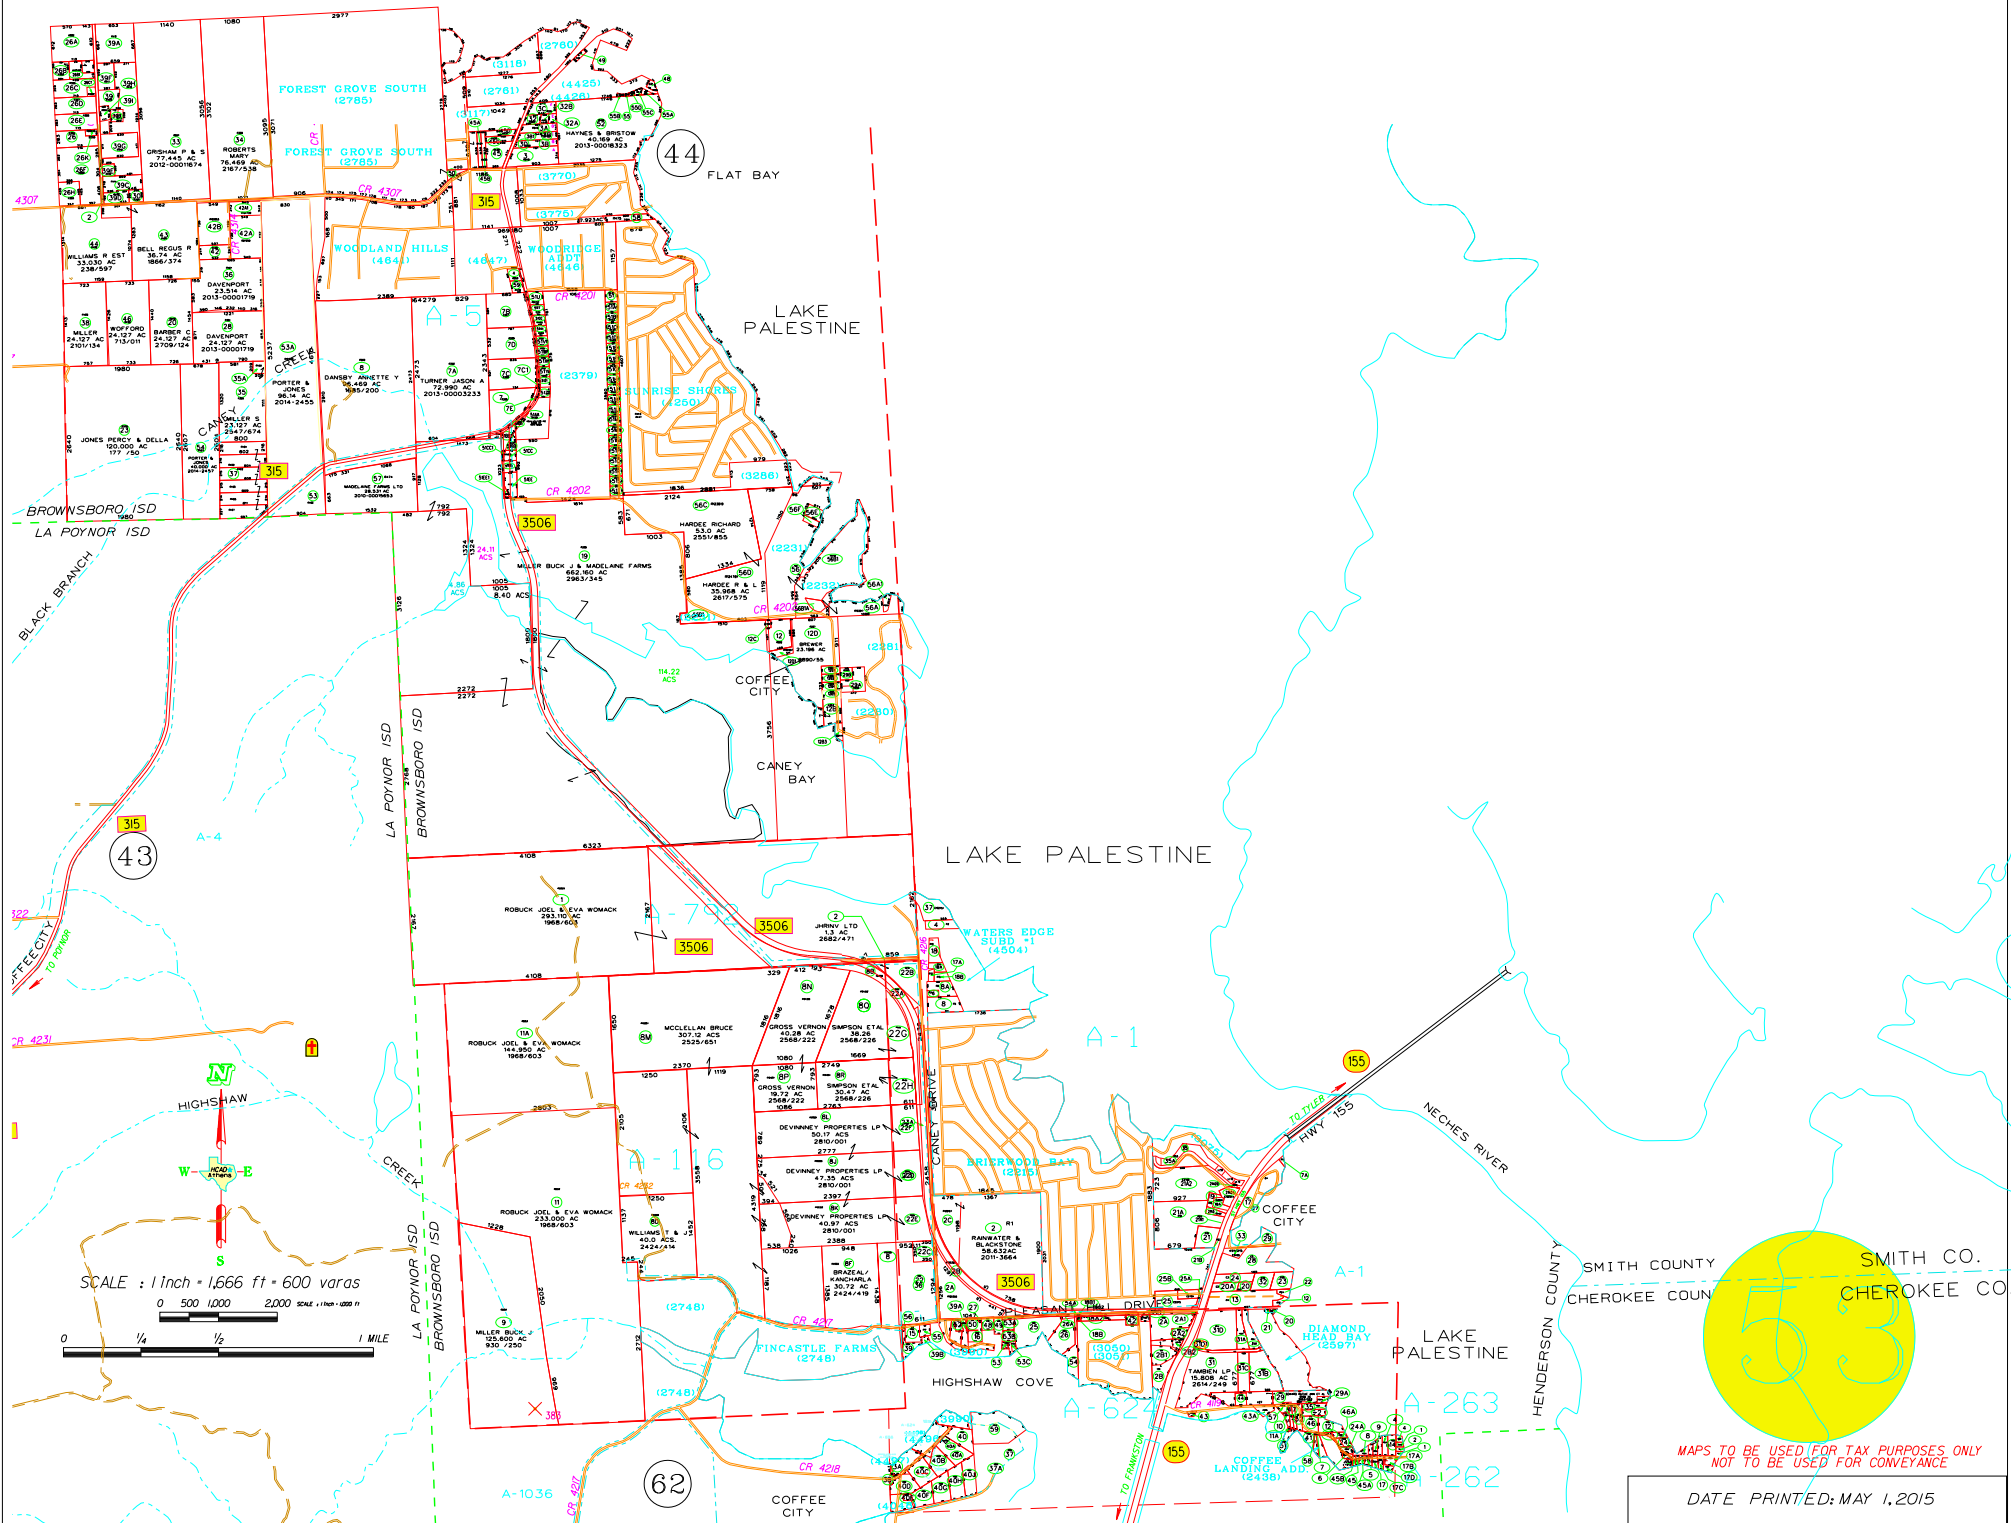

HENDERSON COUNTY APPRAISAL DISTRICT - BROWNSBORO ISD

53

MAPS TO BE USED FOR TAX PURPOSES ONLY
NOT TO BE USED FOR CONVEYANCE

DATE PRINTED: MAY 1, 2015