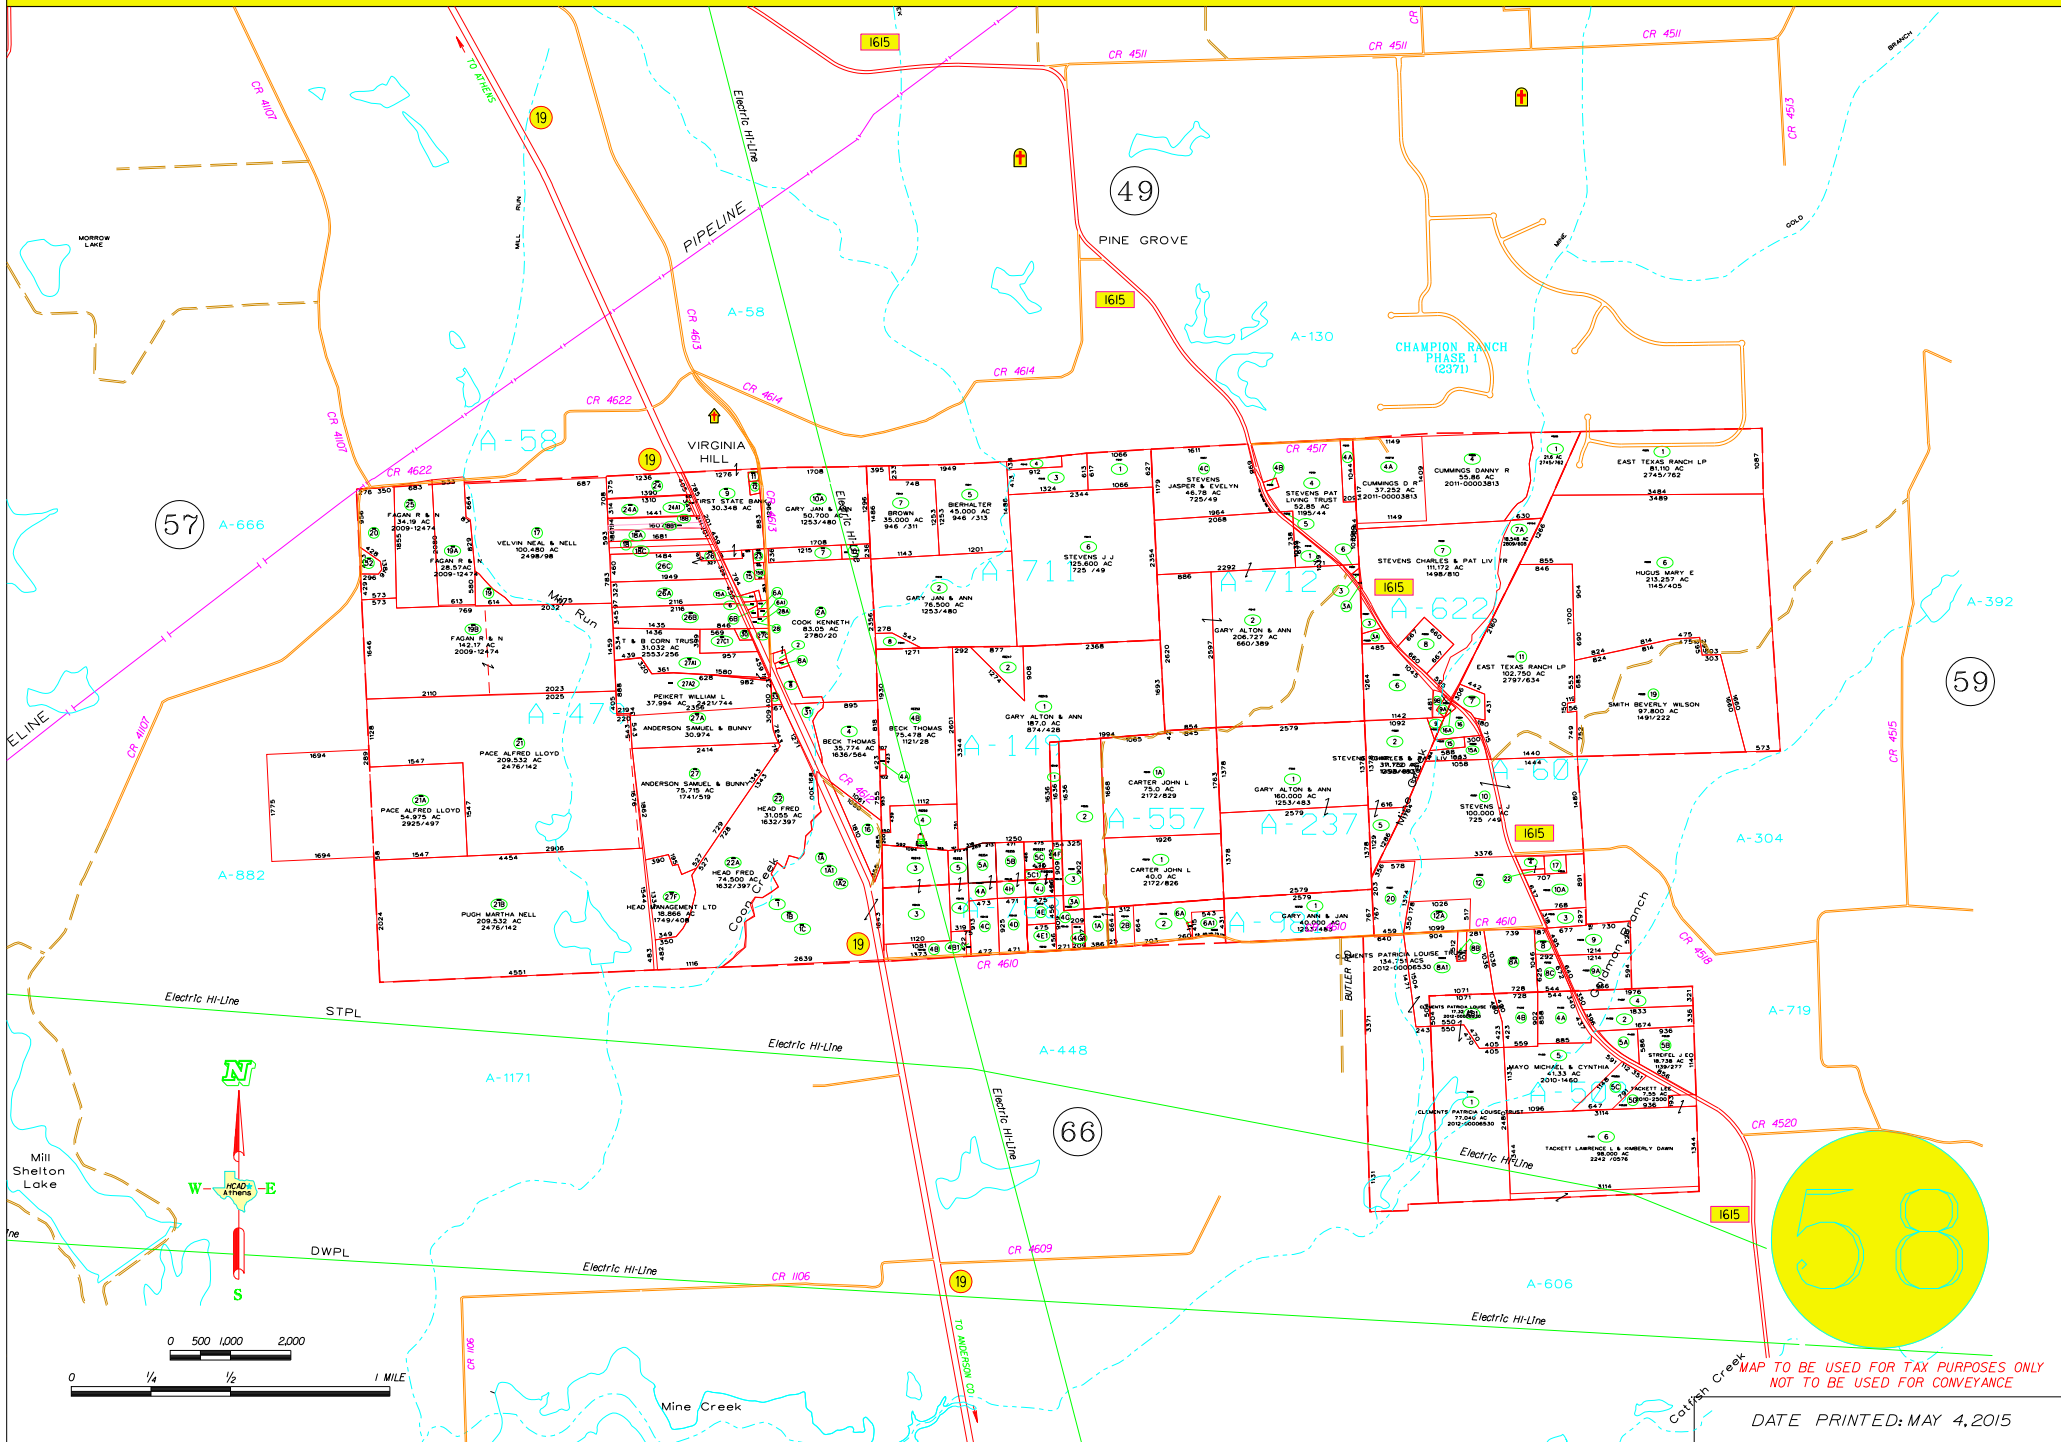

HENDERSON COUNTY APPRAISAL DISTRICT - ATHENS ISD

MAP TO BE USED FOR TAX PURPOSES ONLY
NOT TO BE USED FOR CONVEYANCE

DATE PRINTED: MAY 4, 2015