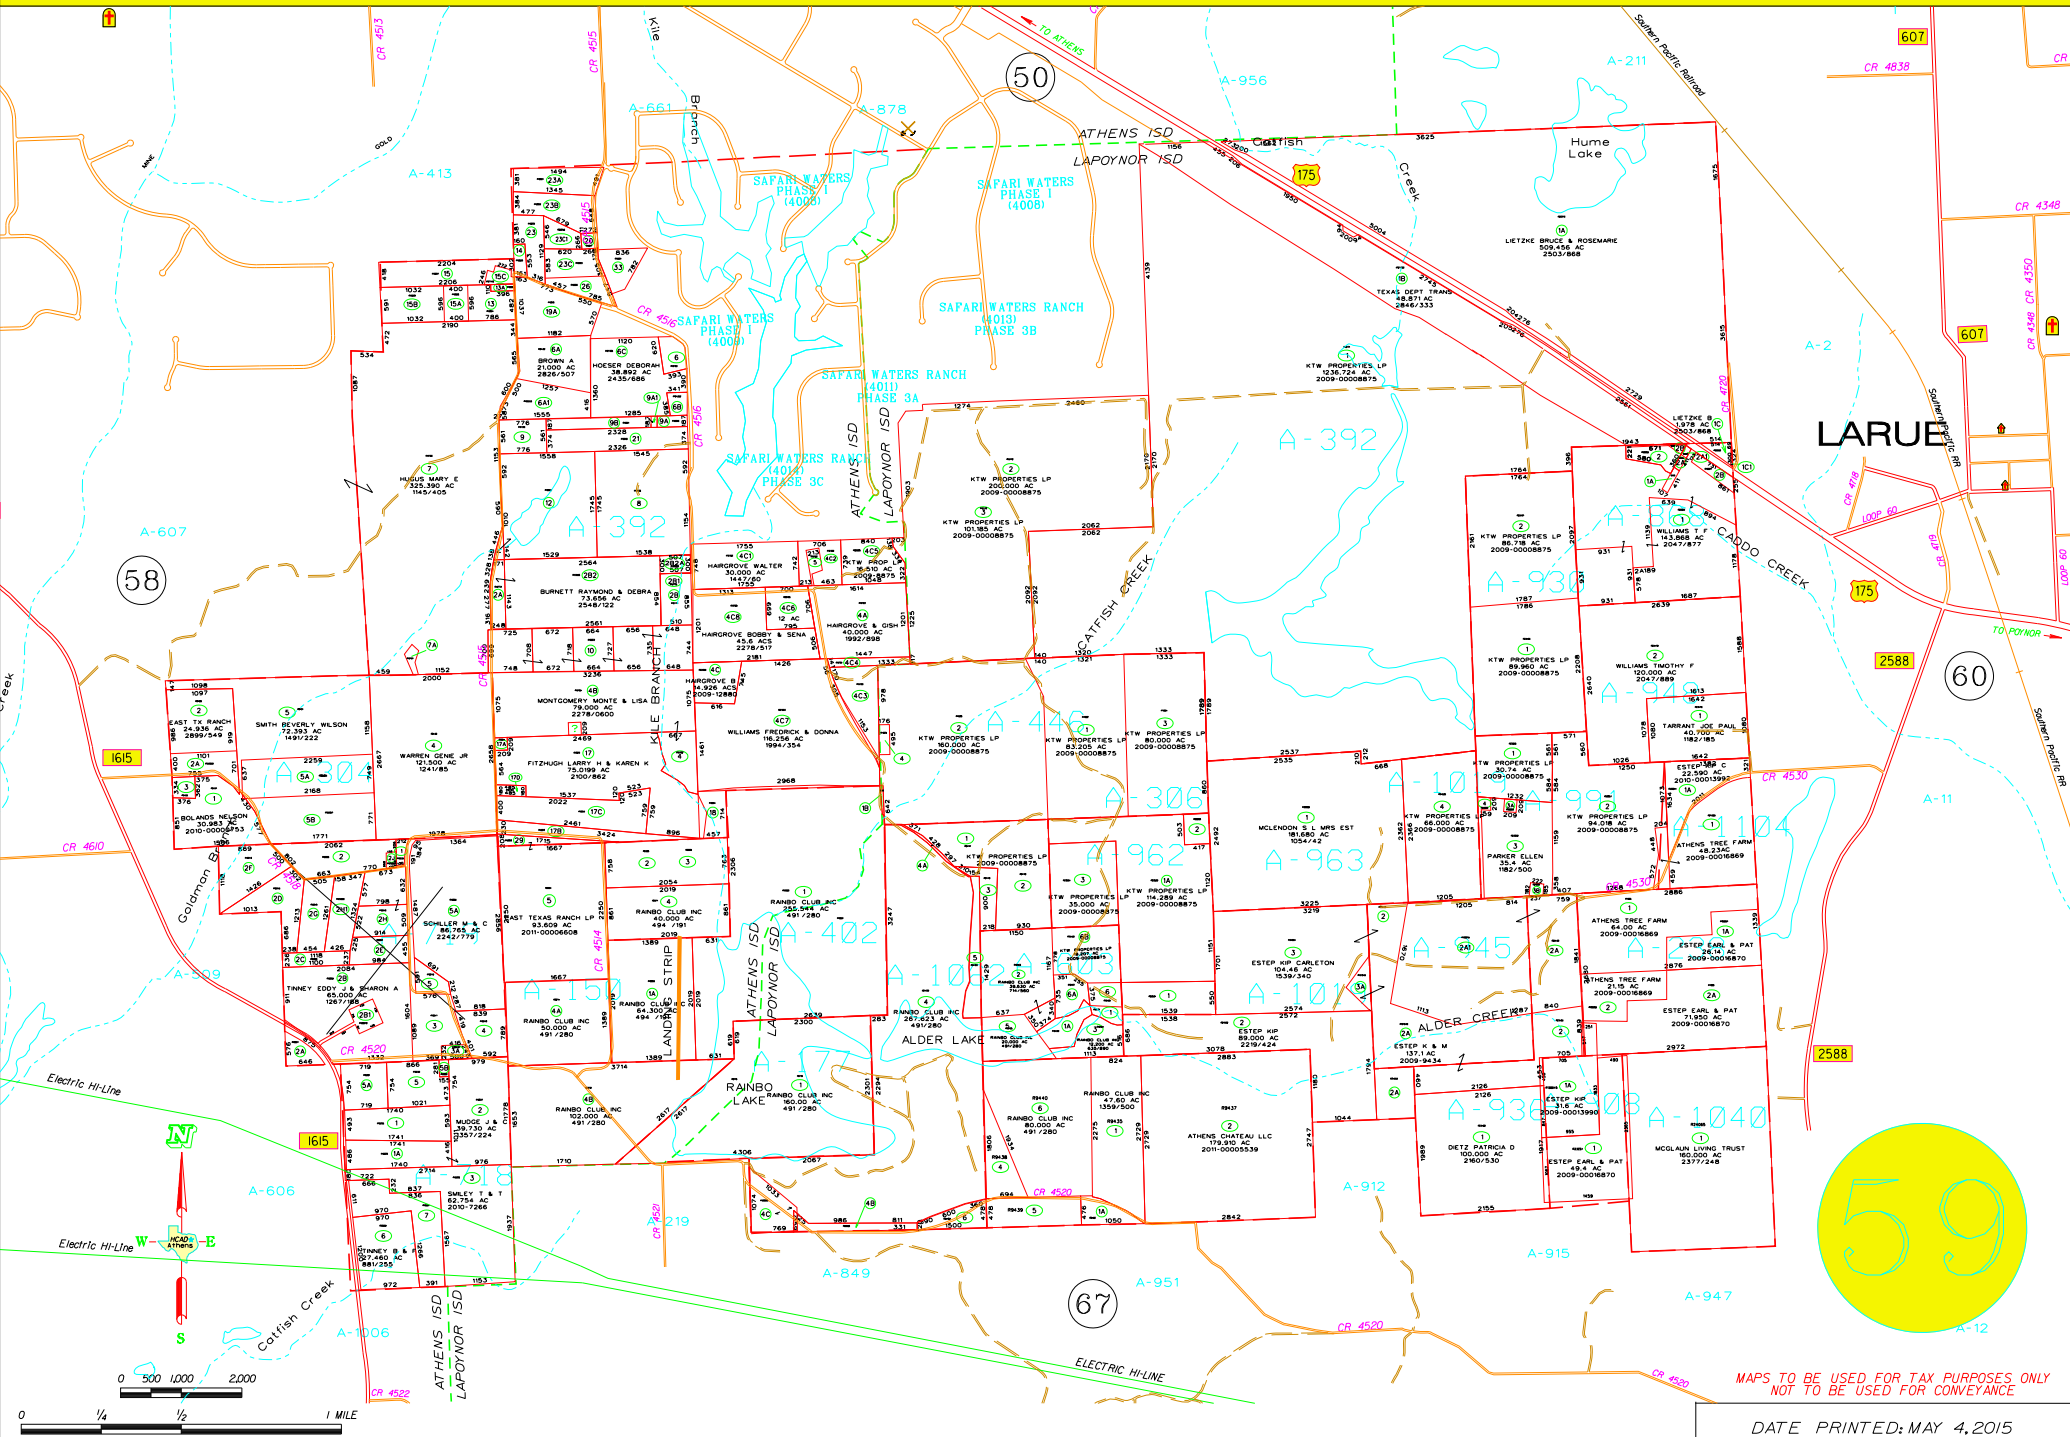

HENDERSON COUNTY APPRAISAL DISTRICT - ATHENS & LAPOYNOR ISD

MAPS TO BE USED FOR TAX PURPOSES ONLY
NOT TO BE USED FOR CONVEYANCE

DATE PRINTED: MAY 4, 2015