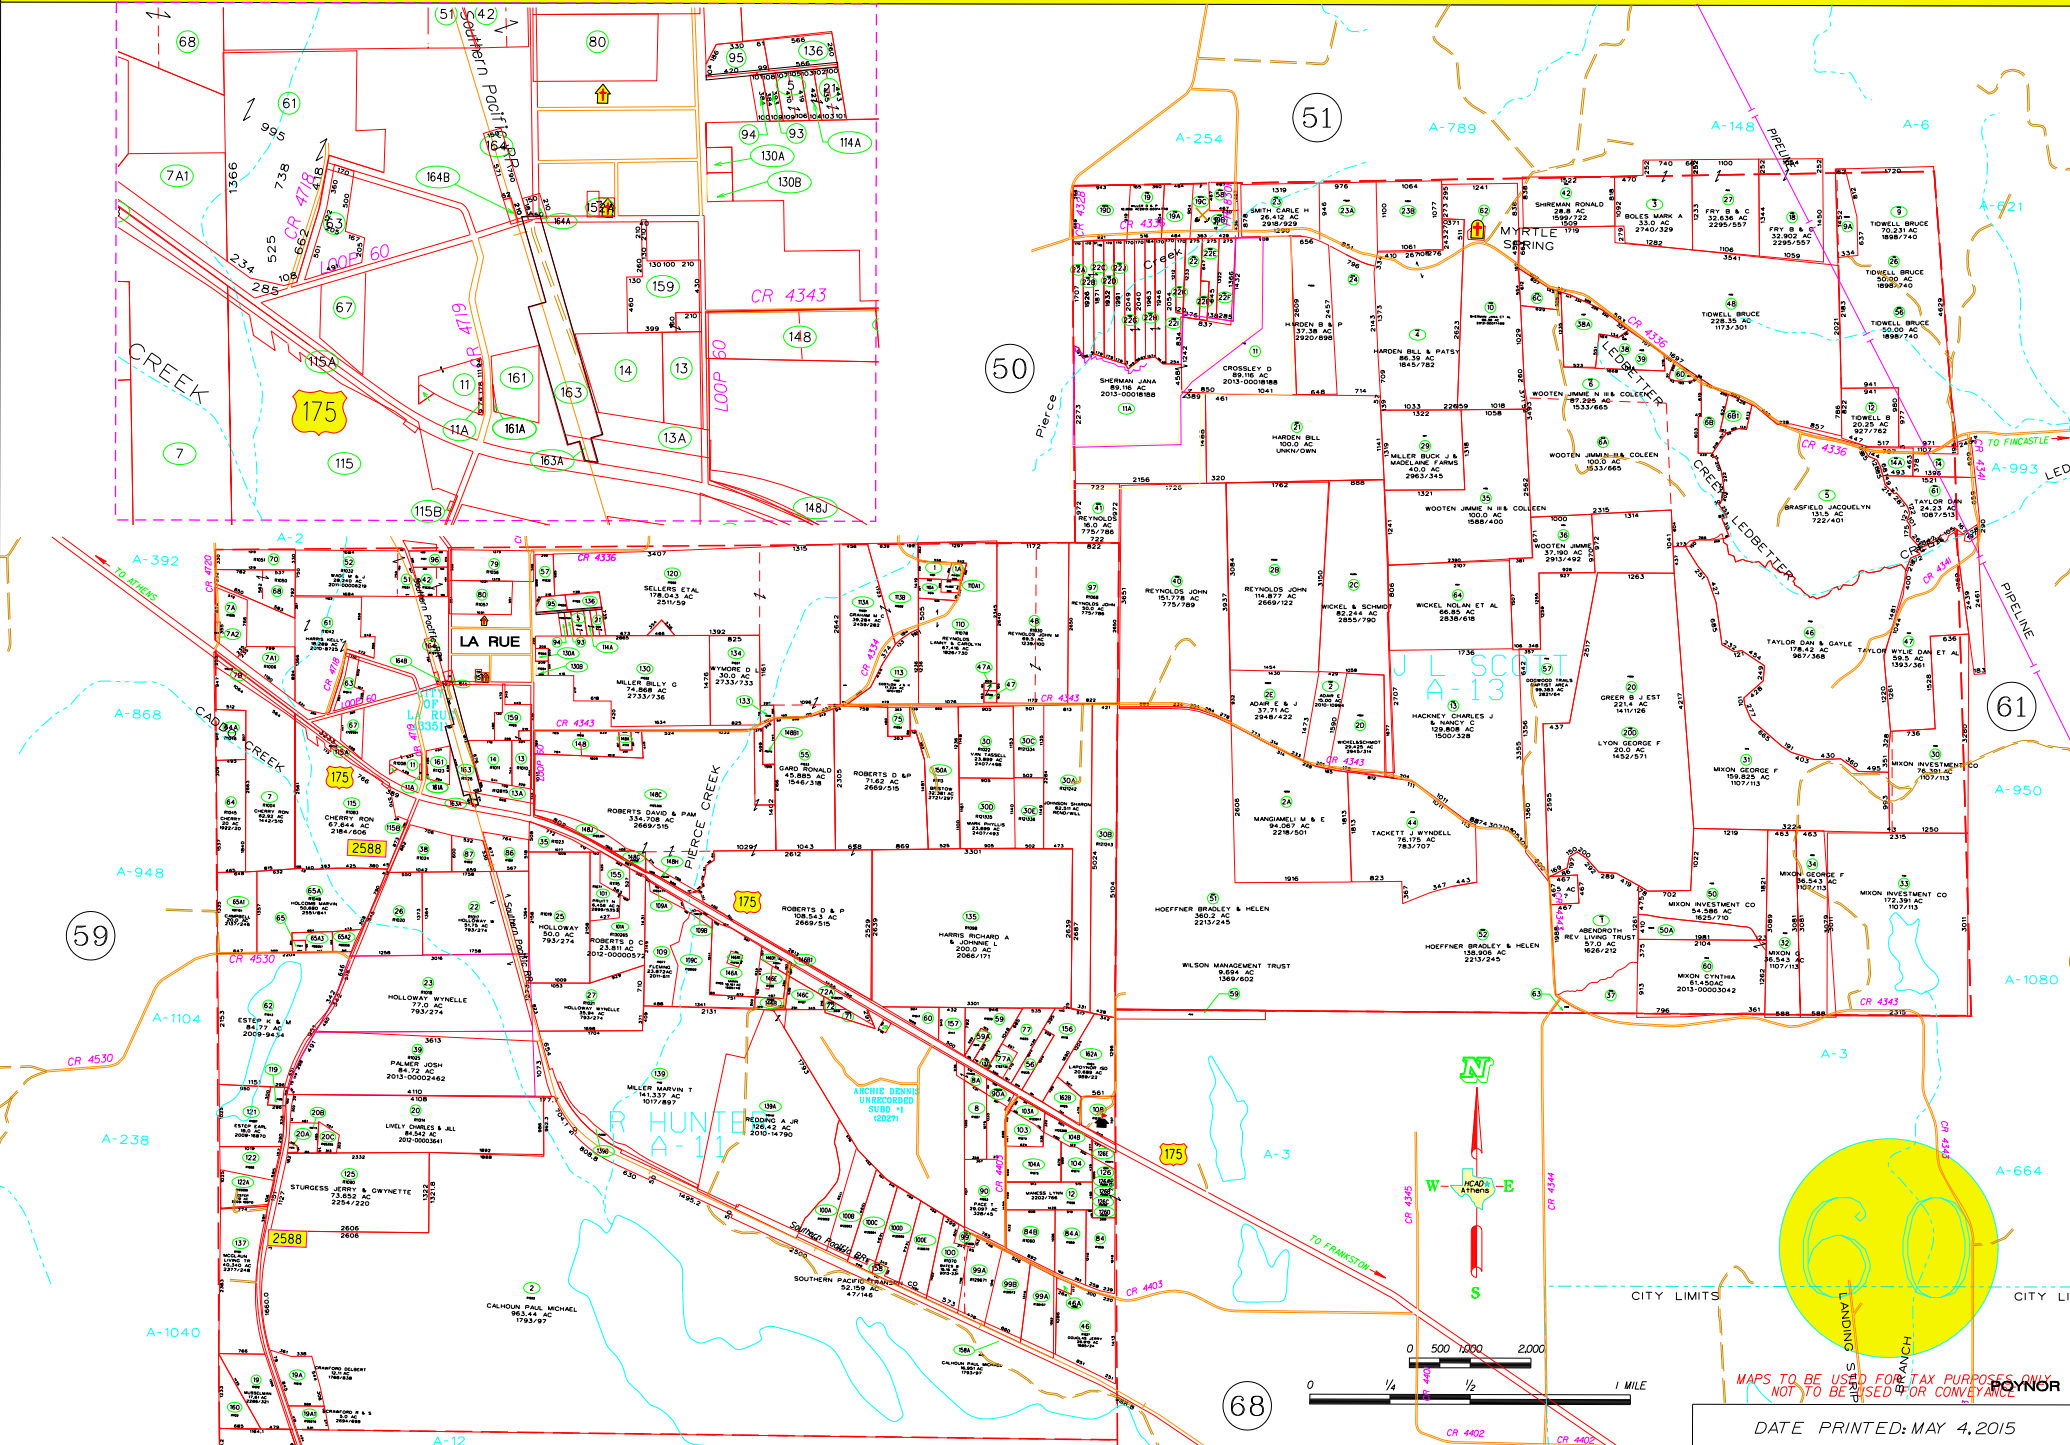

HENDERSON COUNTY APPRAISAL DISTRICT - LAPOYNOR ISD

MAPS TO BE USED FOR TAX PURPOSES ONLY
NOT TO BE USED FOR CONVEYANCE

DATE PRINTED: MAY 4, 2015