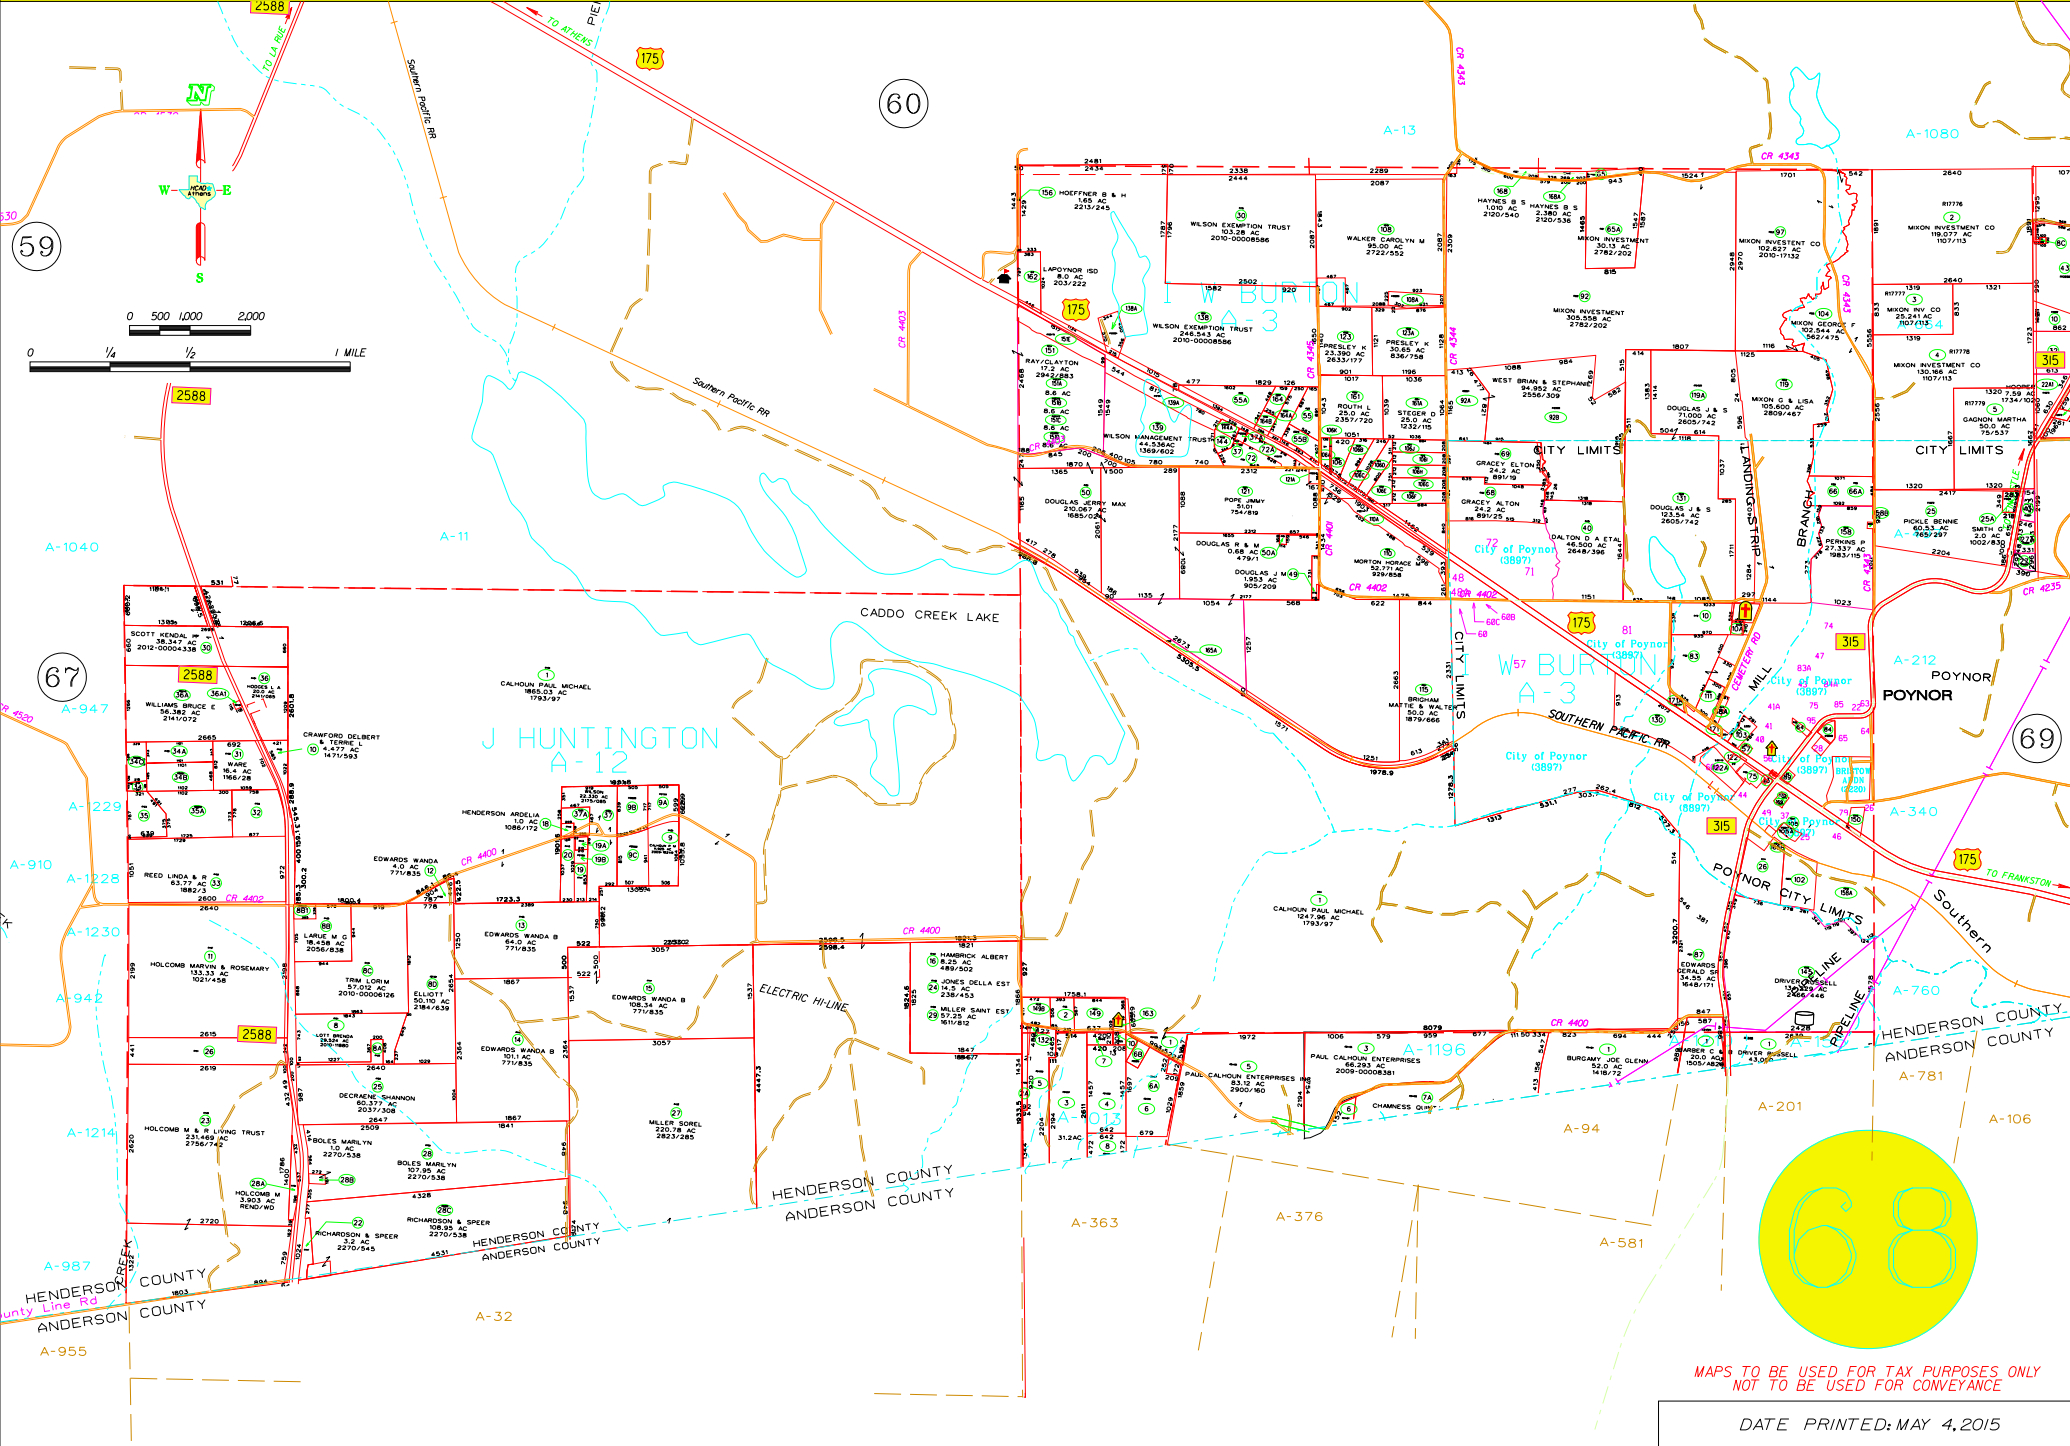

HENDERSON COUNTY APPRAISAL DISTRICT - LAPOYNOR ISD

59

60

69

67

68

MAPS TO BE USED FOR TAX PURPOSES ONLY
NOT TO BE USED FOR CONVEYANCE

DATE PRINTED: MAY 4, 2015