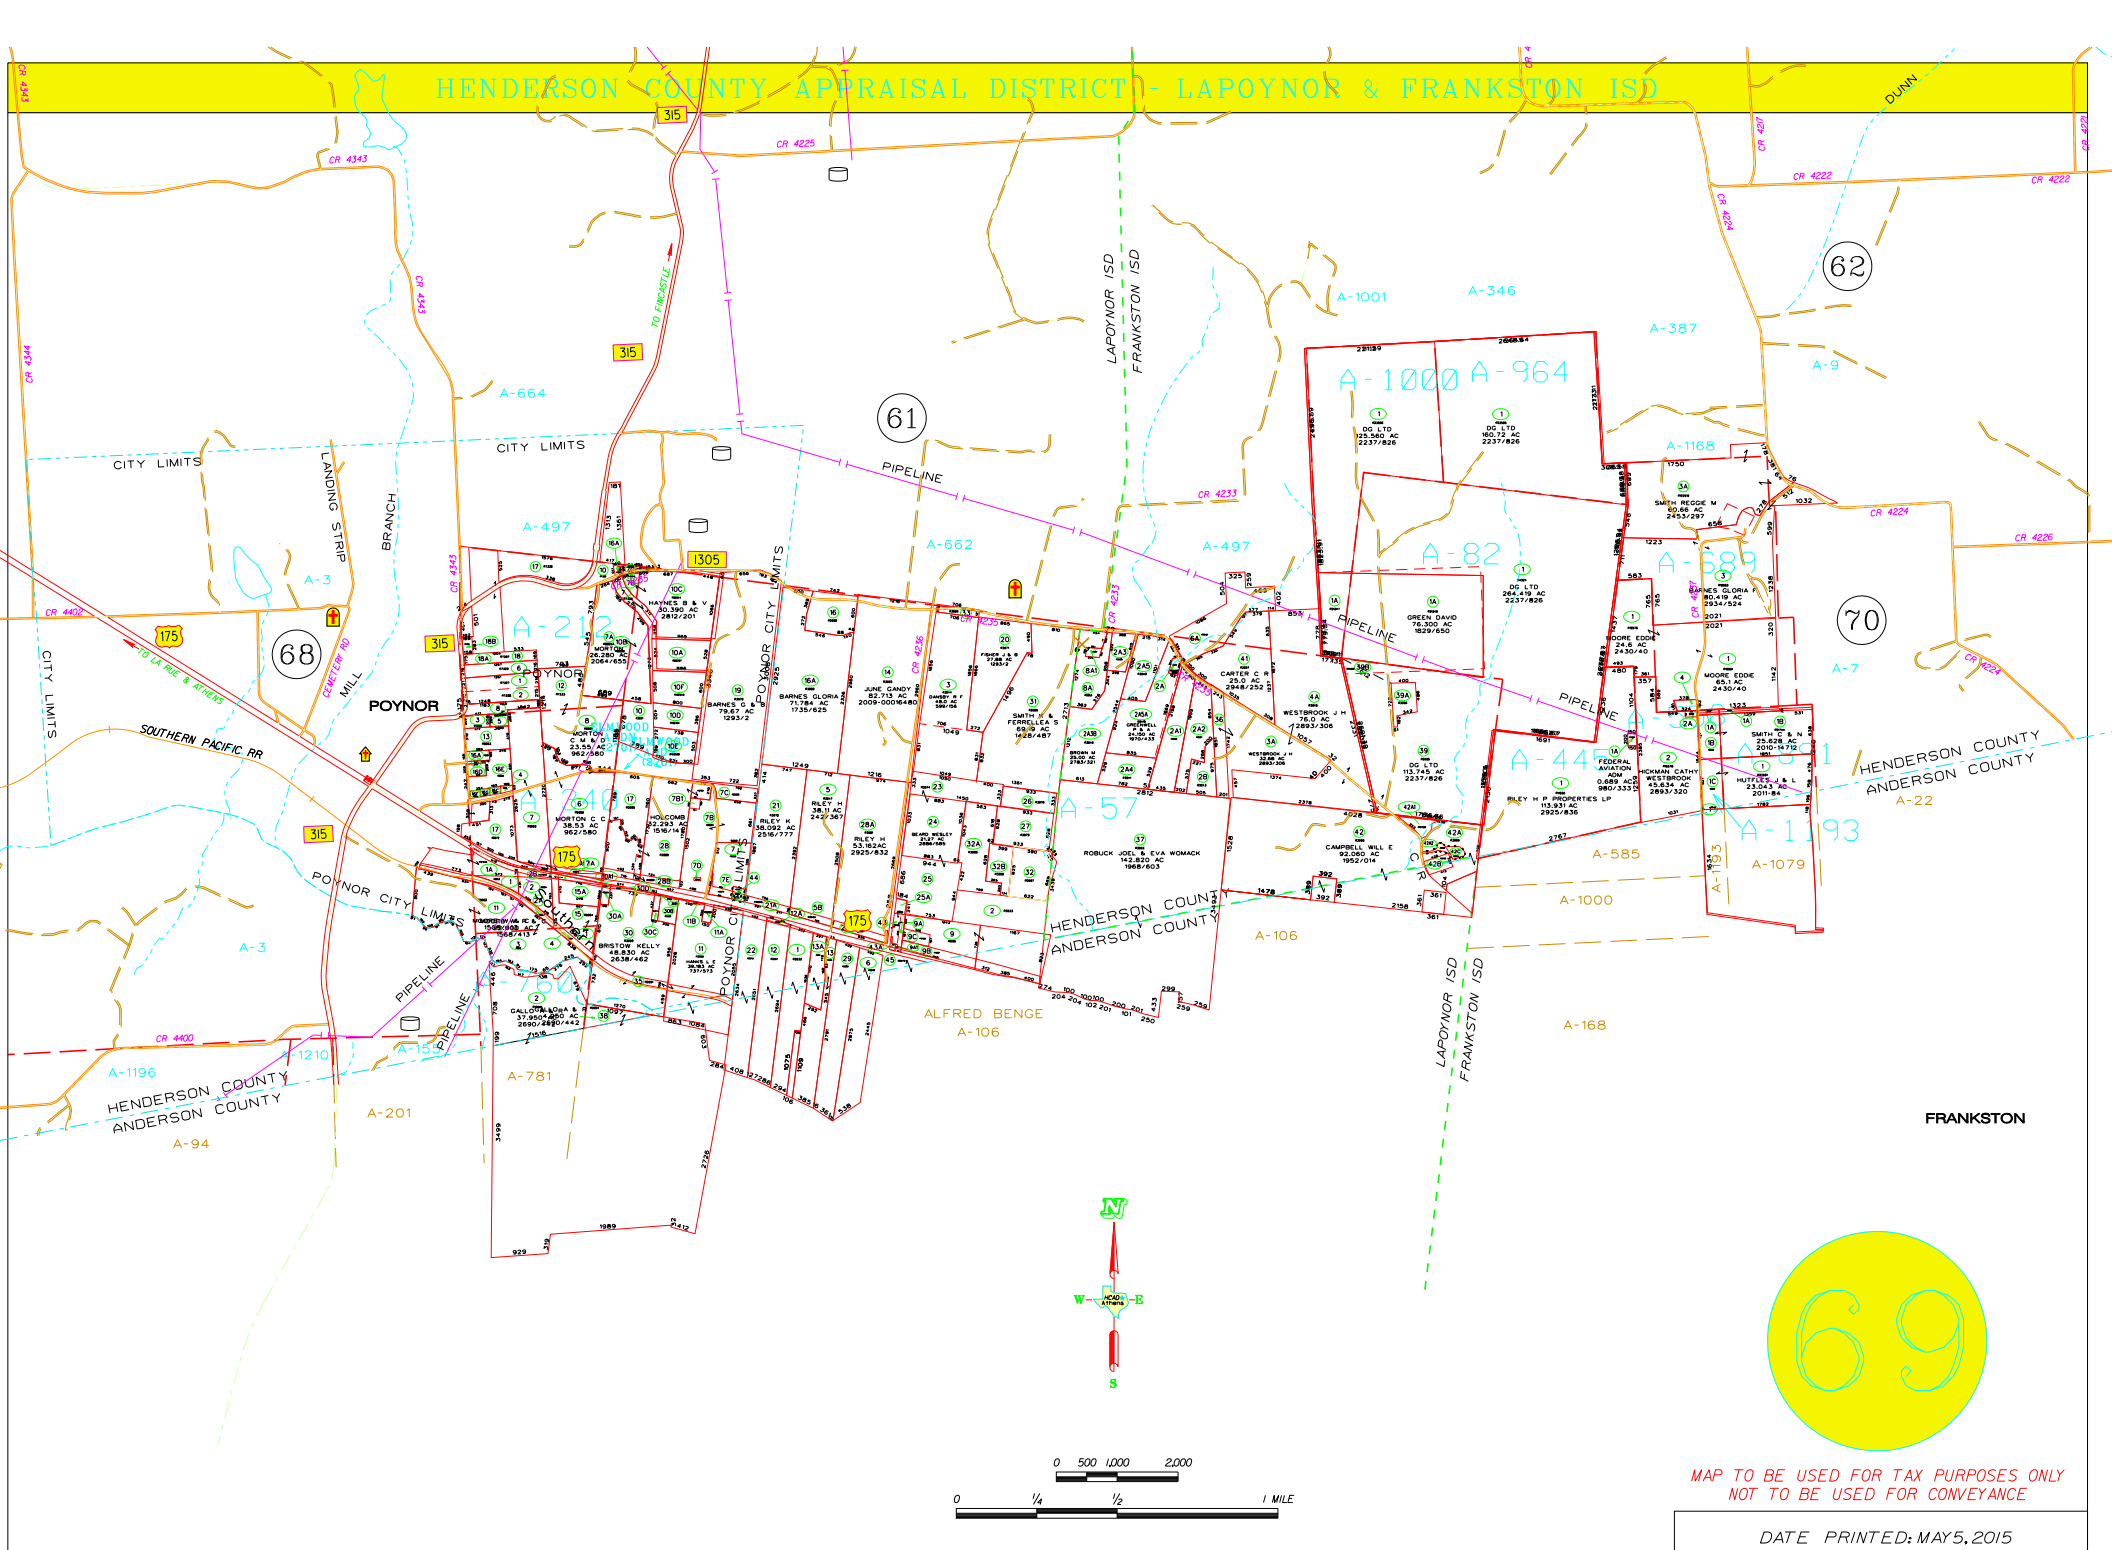

HENDERSON COUNTY APPRAISAL DISTRICT - LAPOYNOR & FRANKSTON ISD

61

62

68

70

A-57

A-1000 A-964

A-82

A-44

A-193

ALFRED BERGE  
A-106

A-168

HENDERSON COUNTY  
ANDERSON COUNTY  
A-94

A-201

A-781

FRANKSTON

0 500 1000 2000

0 1/4 1/2 1 MILE

69

MAP TO BE USED FOR TAX PURPOSES ONLY  
NOT TO BE USED FOR CONVEYANCE

DATE PRINTED: MAY 5, 2015