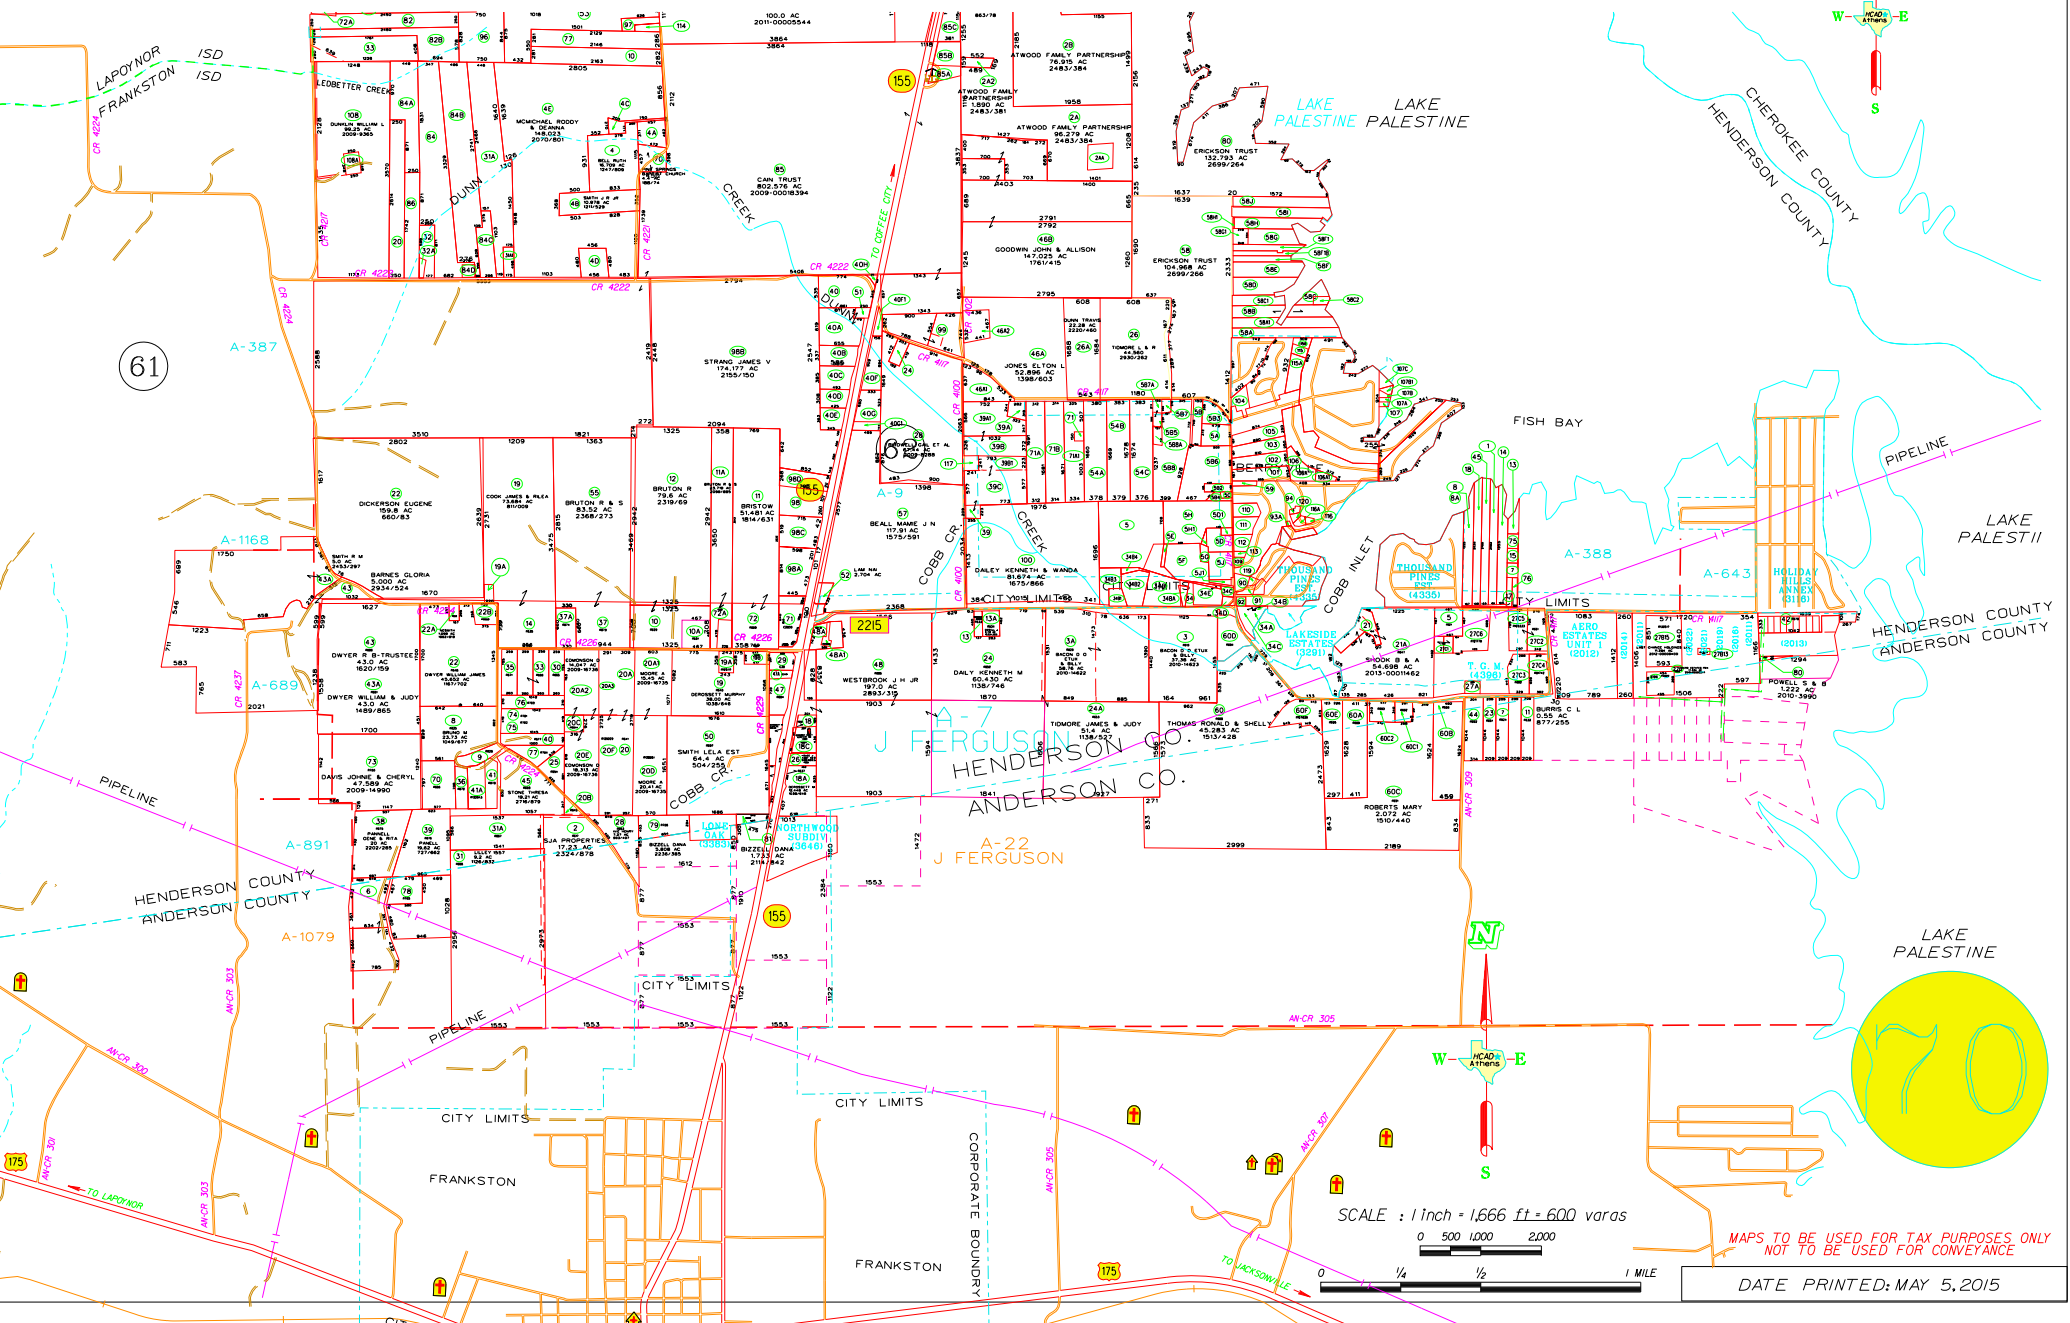

HENDERSON COUNTY APPRAISAL DISTRICT - FRANKSTON ISD

61

70

SCALE : 1 Inch = 1,666 ft = 600 varas

MAPS TO BE USED FOR TAX PURPOSES ONLY NOT TO BE USED FOR CONVEYANCE

DATE PRINTED: MAY 5, 2015