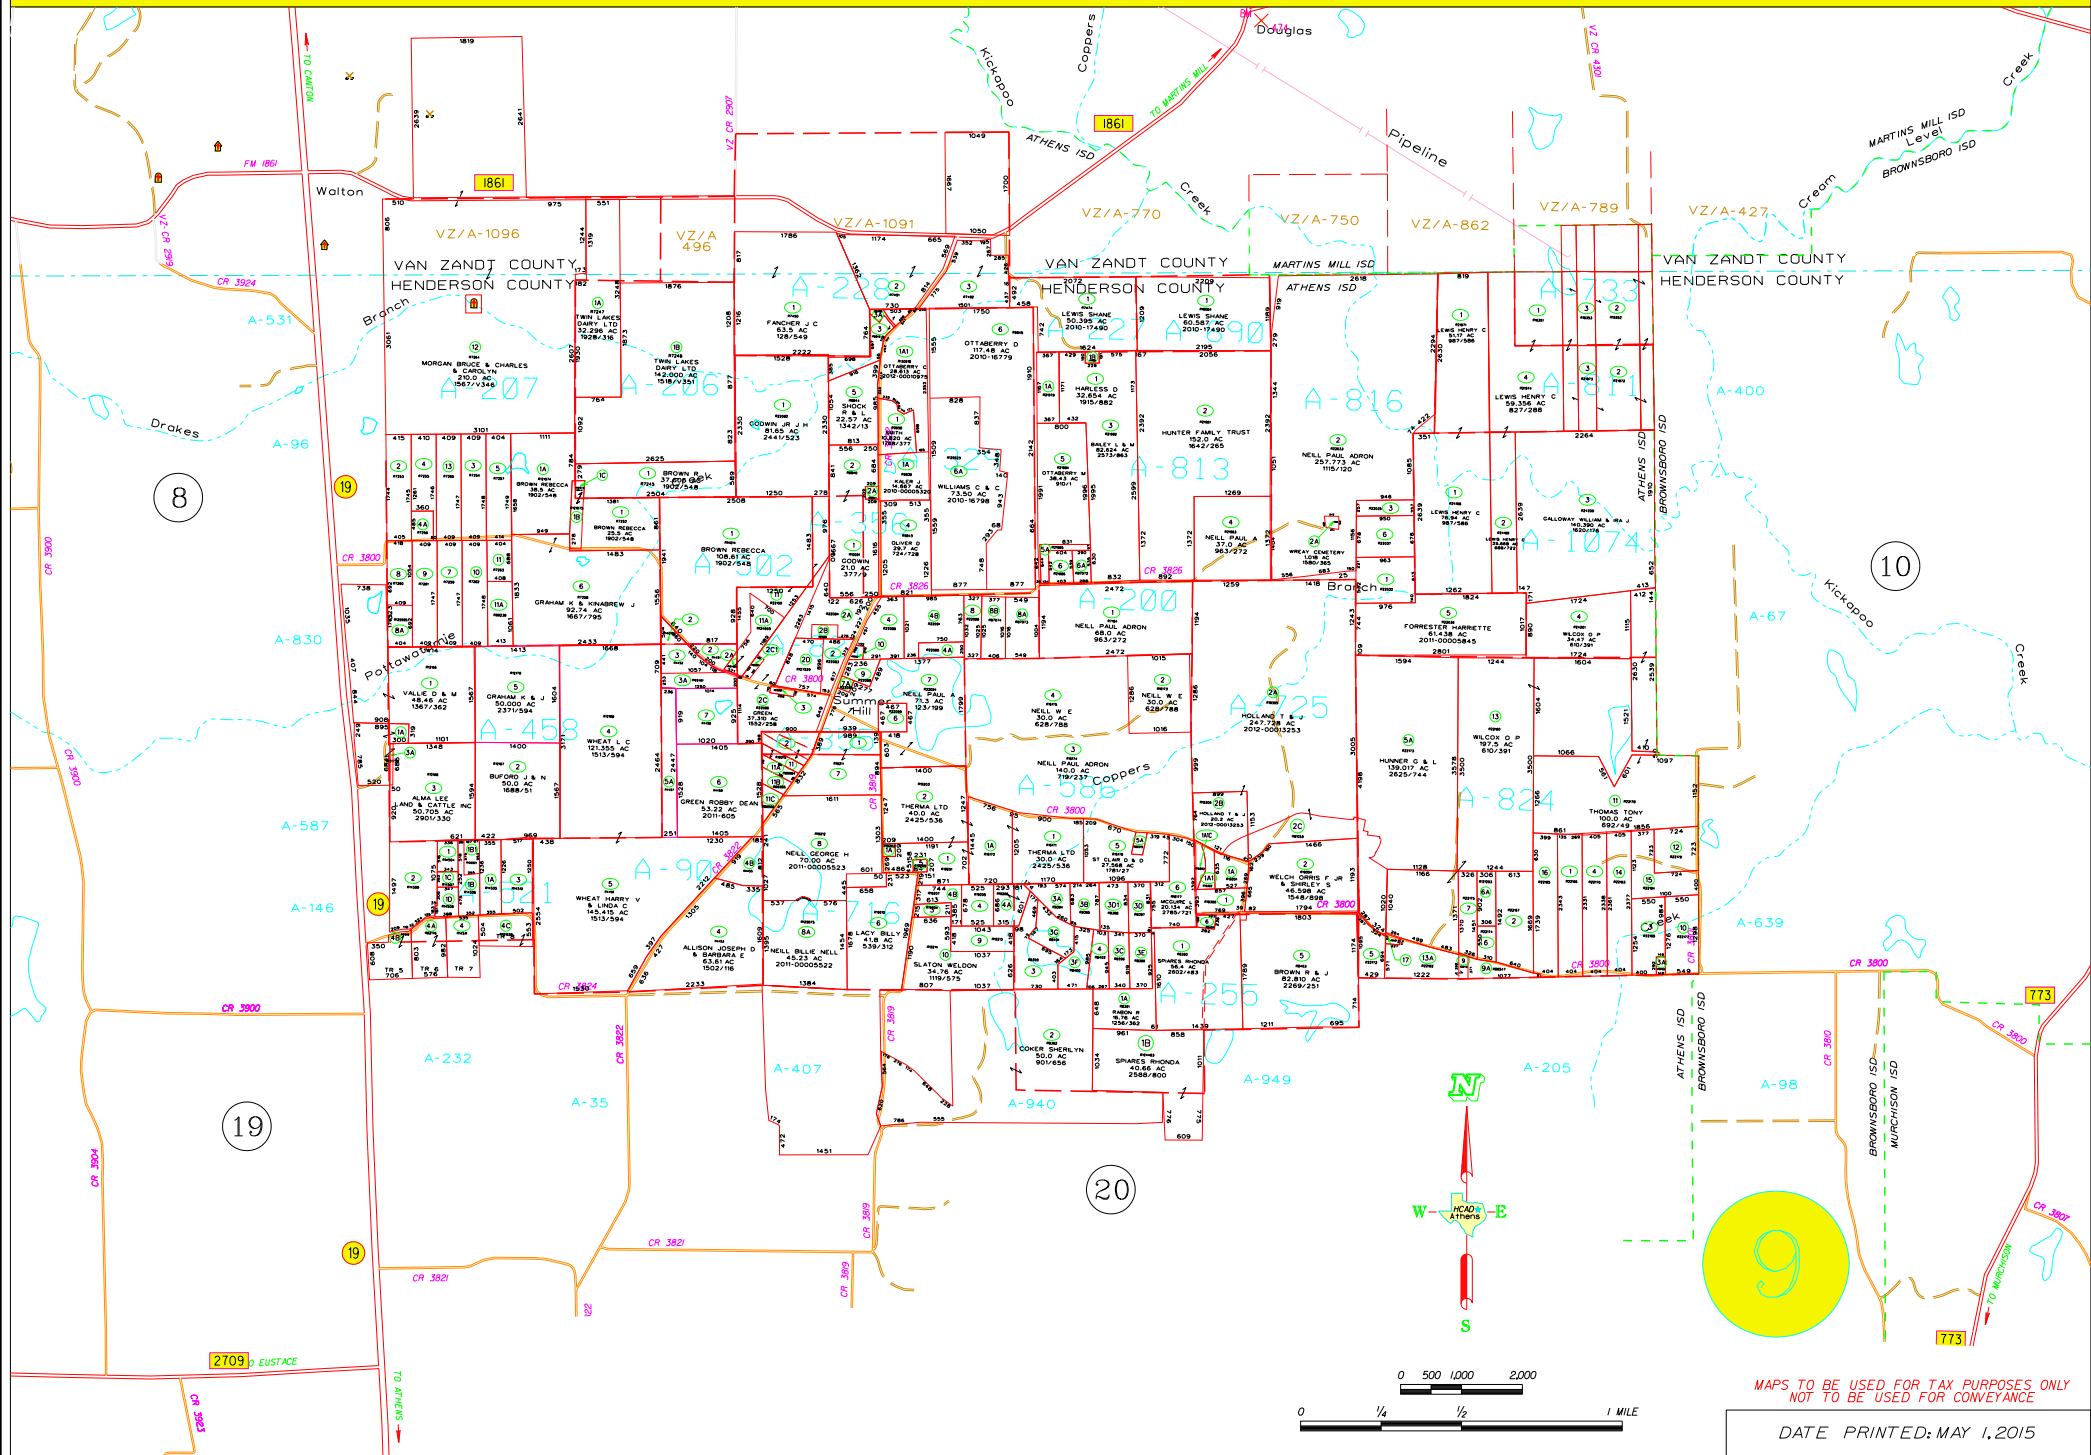

HENDERSON COUNTY APPRAISAL DISTRICT - ATHENS ISD

MAPS TO BE USED FOR TAX PURPOSES ONLY
NOT TO BE USED FOR CONVEYANCE

DATE PRINTED: MAY 1, 2015