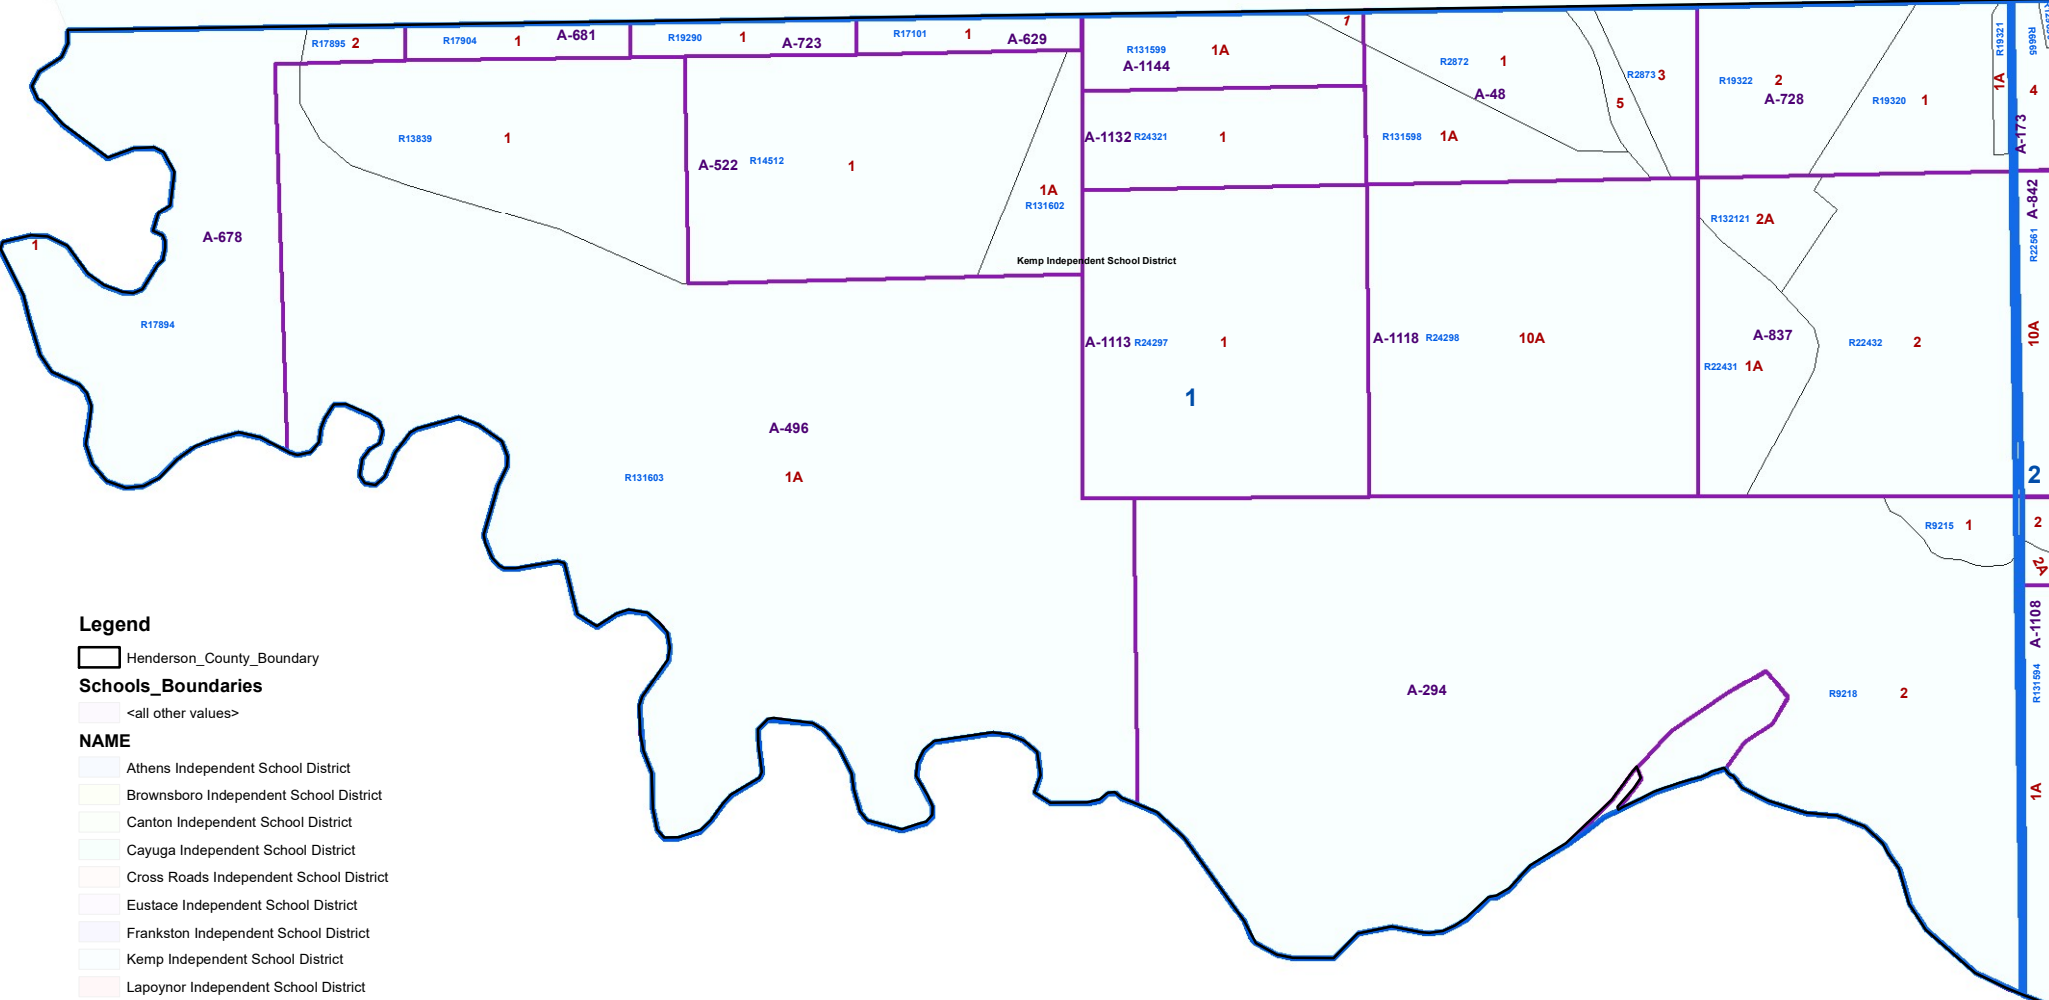

GRID 1

Legend

- Henderson_County_Boundary
- Schools_Boundaries**
- <all other values>
- NAME**
- Athens Independent School District
- Brownsboro Independent School District
- Canton Independent School District
- Cayuga Independent School District
- Cross Roads Independent School District
- Eustace Independent School District
- Frankston Independent School District
- Kemp Independent School District
- Lapoyner Independent School District
- Mabank Independent School District
- Malakoff Independent School District
- Martins Mill Independent School District
- Murchison Independent School District
- Trinidad Independent School District
- Van Independent School District
- GRIDS
- Streets
- Abstracts
- Land_Hooks