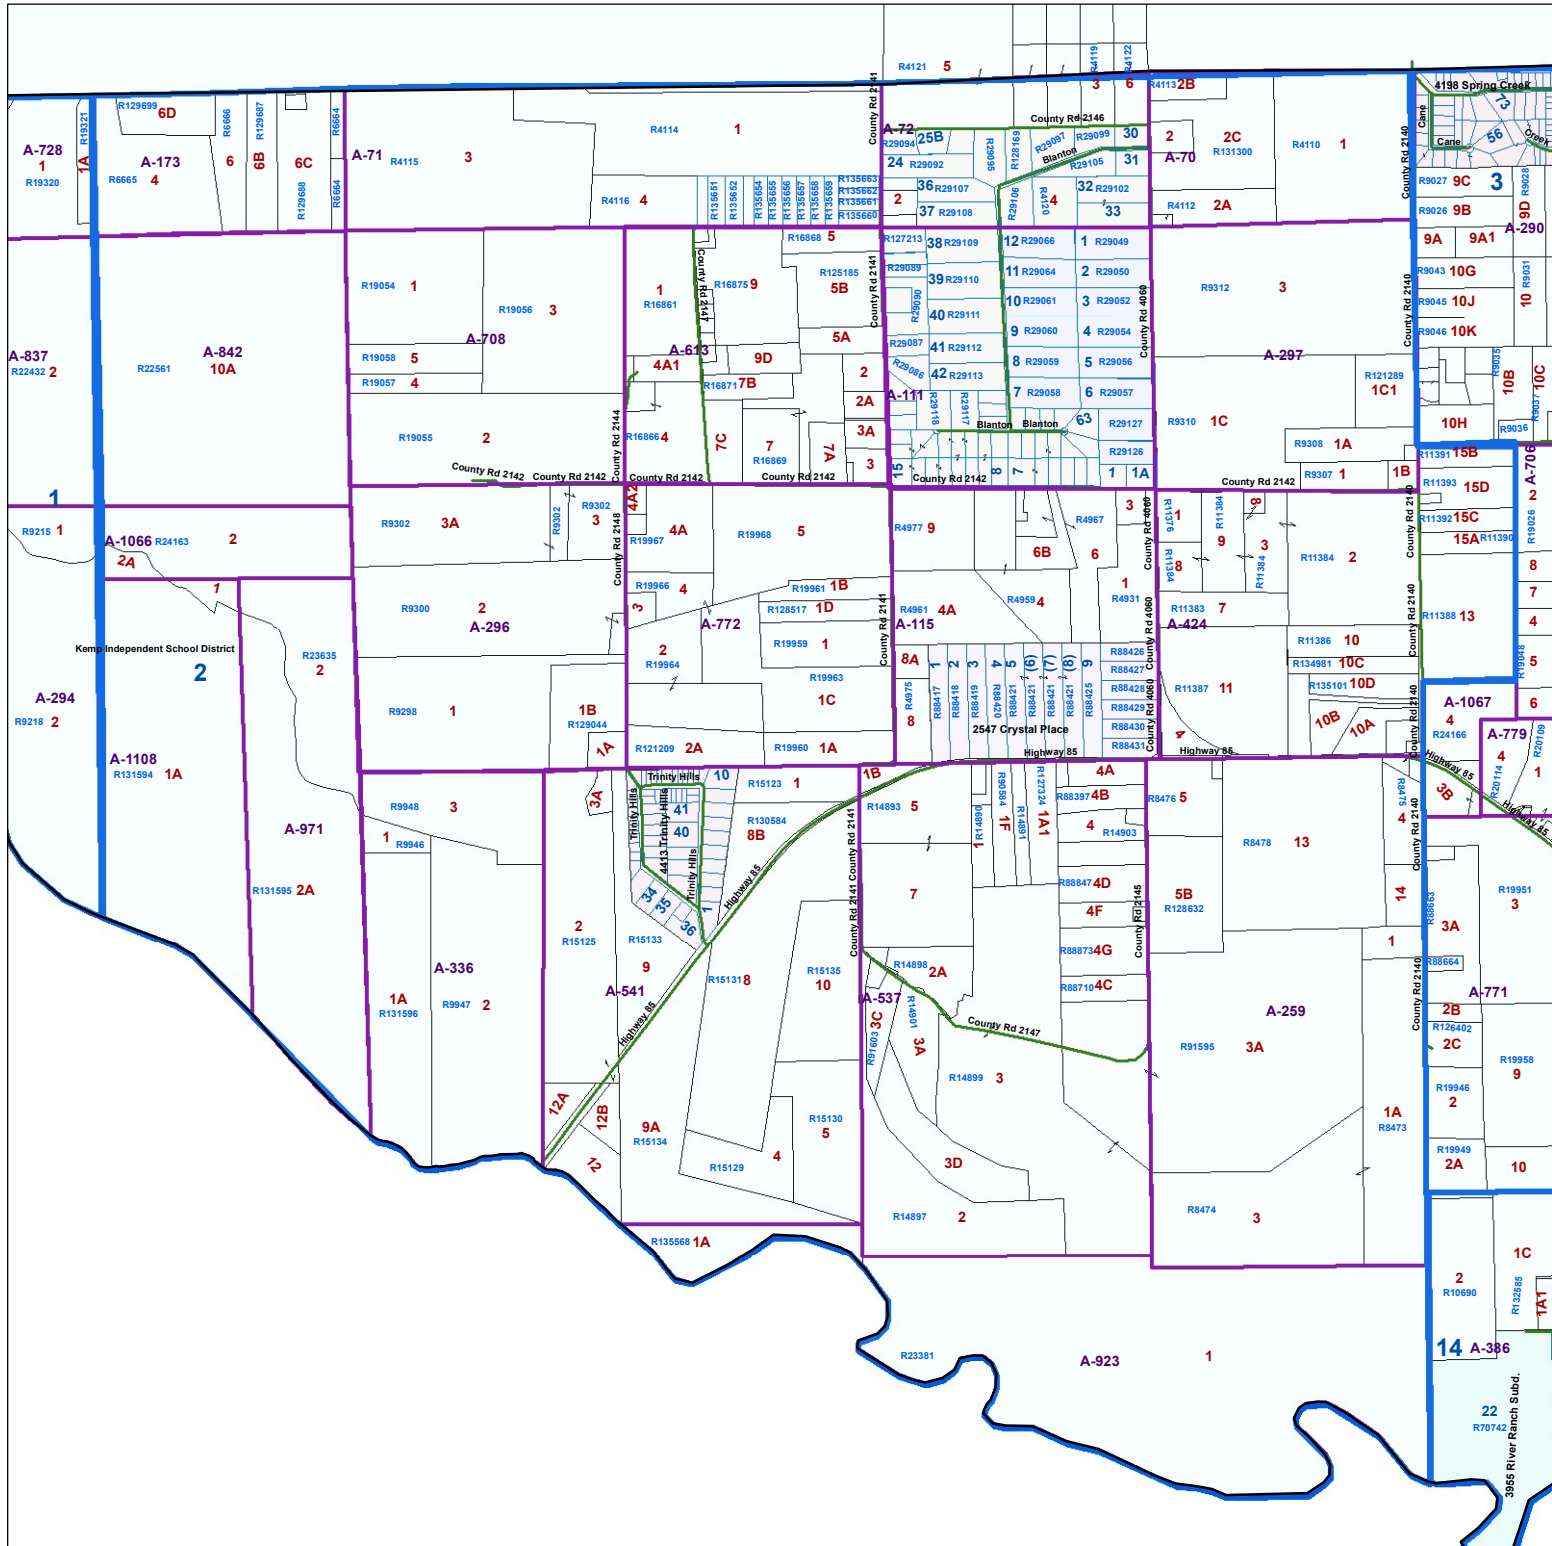

GRID 2

Legend

- Henderson County Boundary
- Schools Boundaries**
- <all other values>
- NAME**
- Athens Independent School District
- Brownsboro Independent School District
- Canton Independent School District
- Cayuga Independent School District
- Cross Roads Independent School District
- Eustace Independent School District
- Frankston Independent School District
- Kemp Independent School District
- Lapoynor Independent School District
- Mabank Independent School District
- Malakoff Independent School District
- Martins Mill Independent School District
- Murchison Independent School District
- Trinidad Independent School District
- Van Independent School District
- GRIDS
- Streets
- Abstracts
- Land Hooks