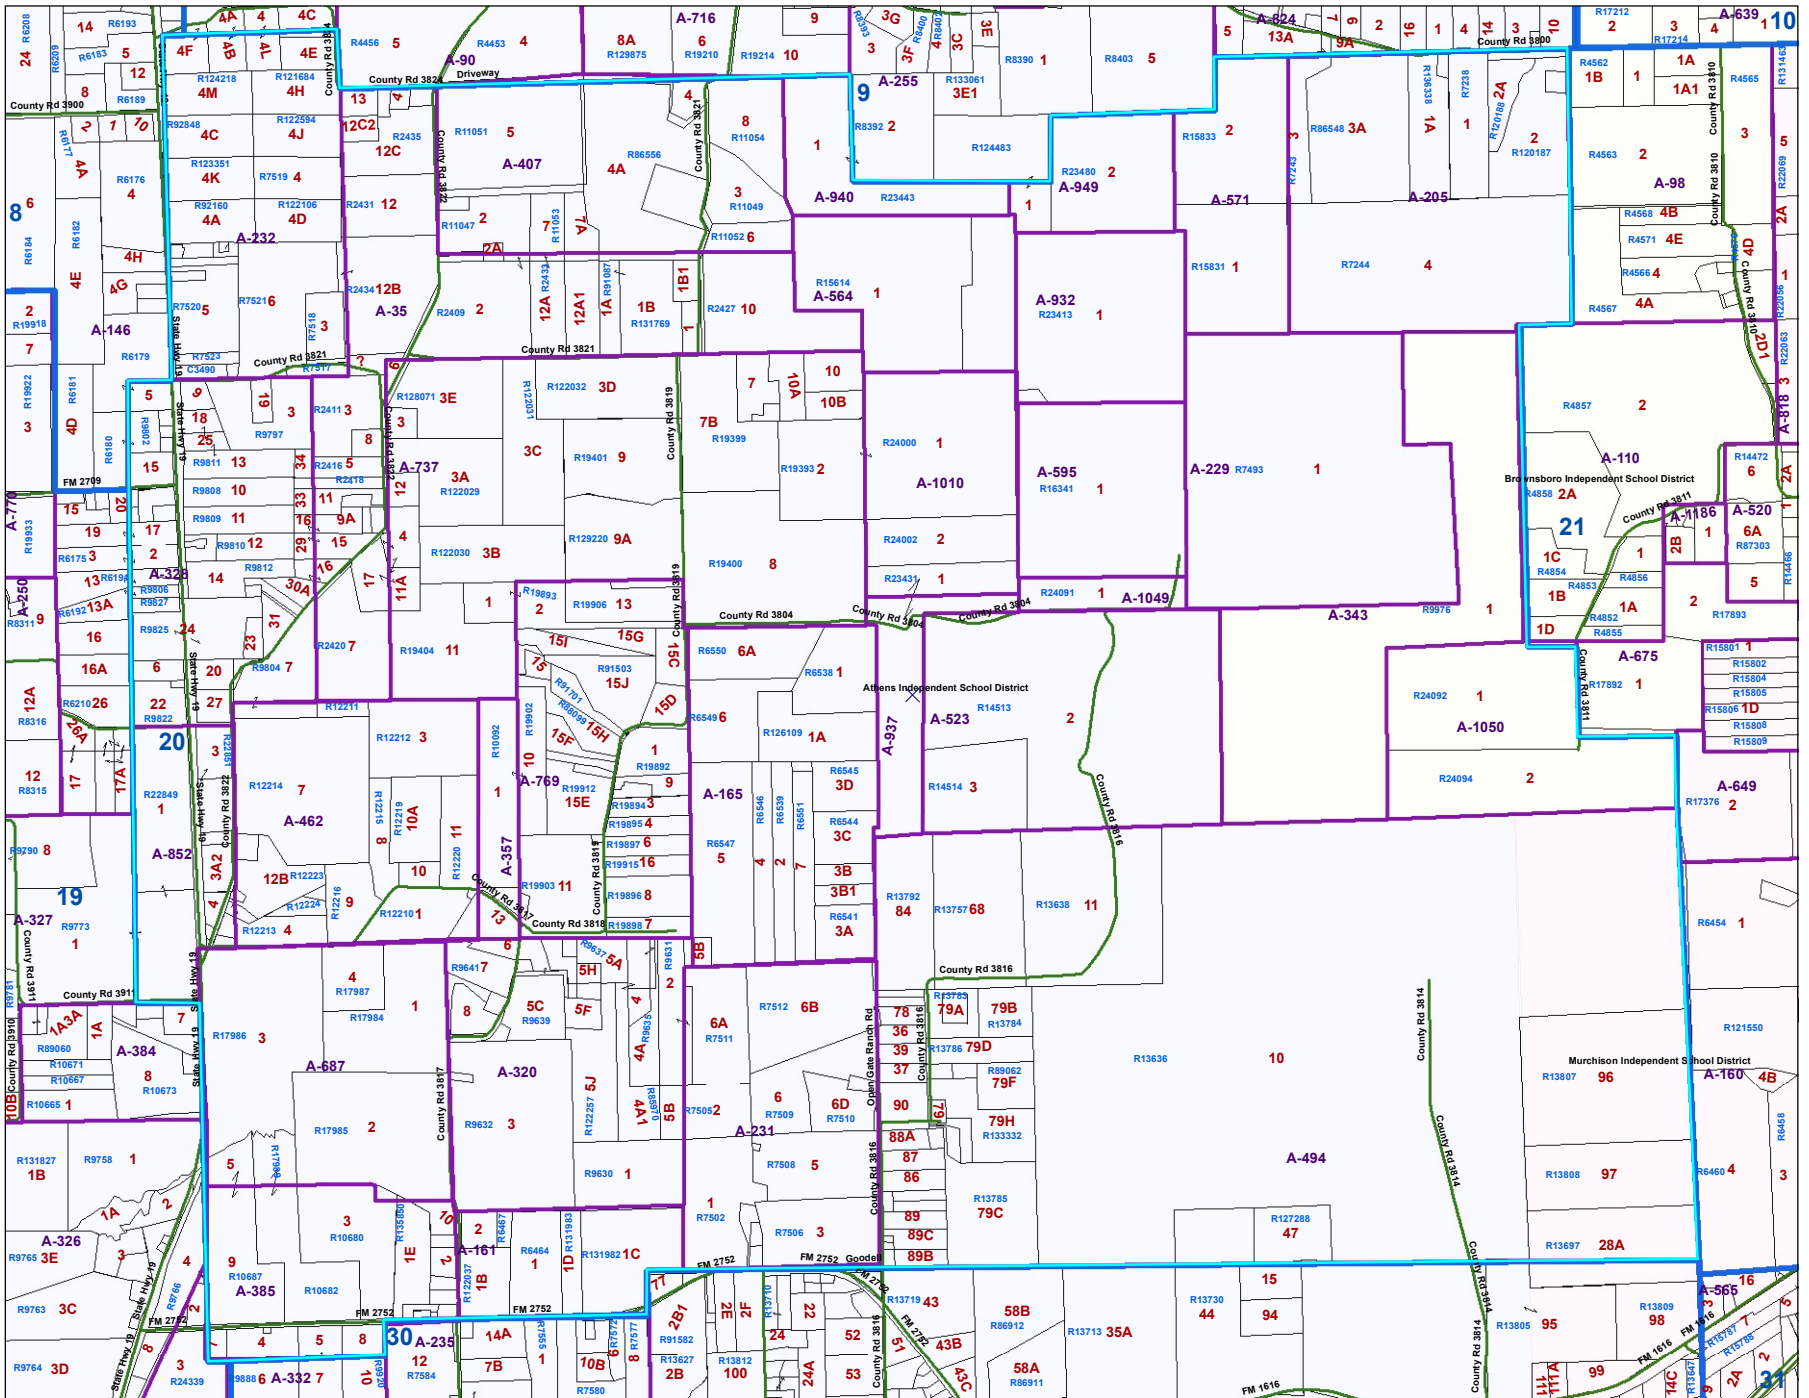

GRID 20

For Tax Purposes Only
Not For Conveyance
Henderson County
Appraisal District
Printed By: Christy Turner
Printed: 09/27/2021

30 A-235
12 7B 1
7584