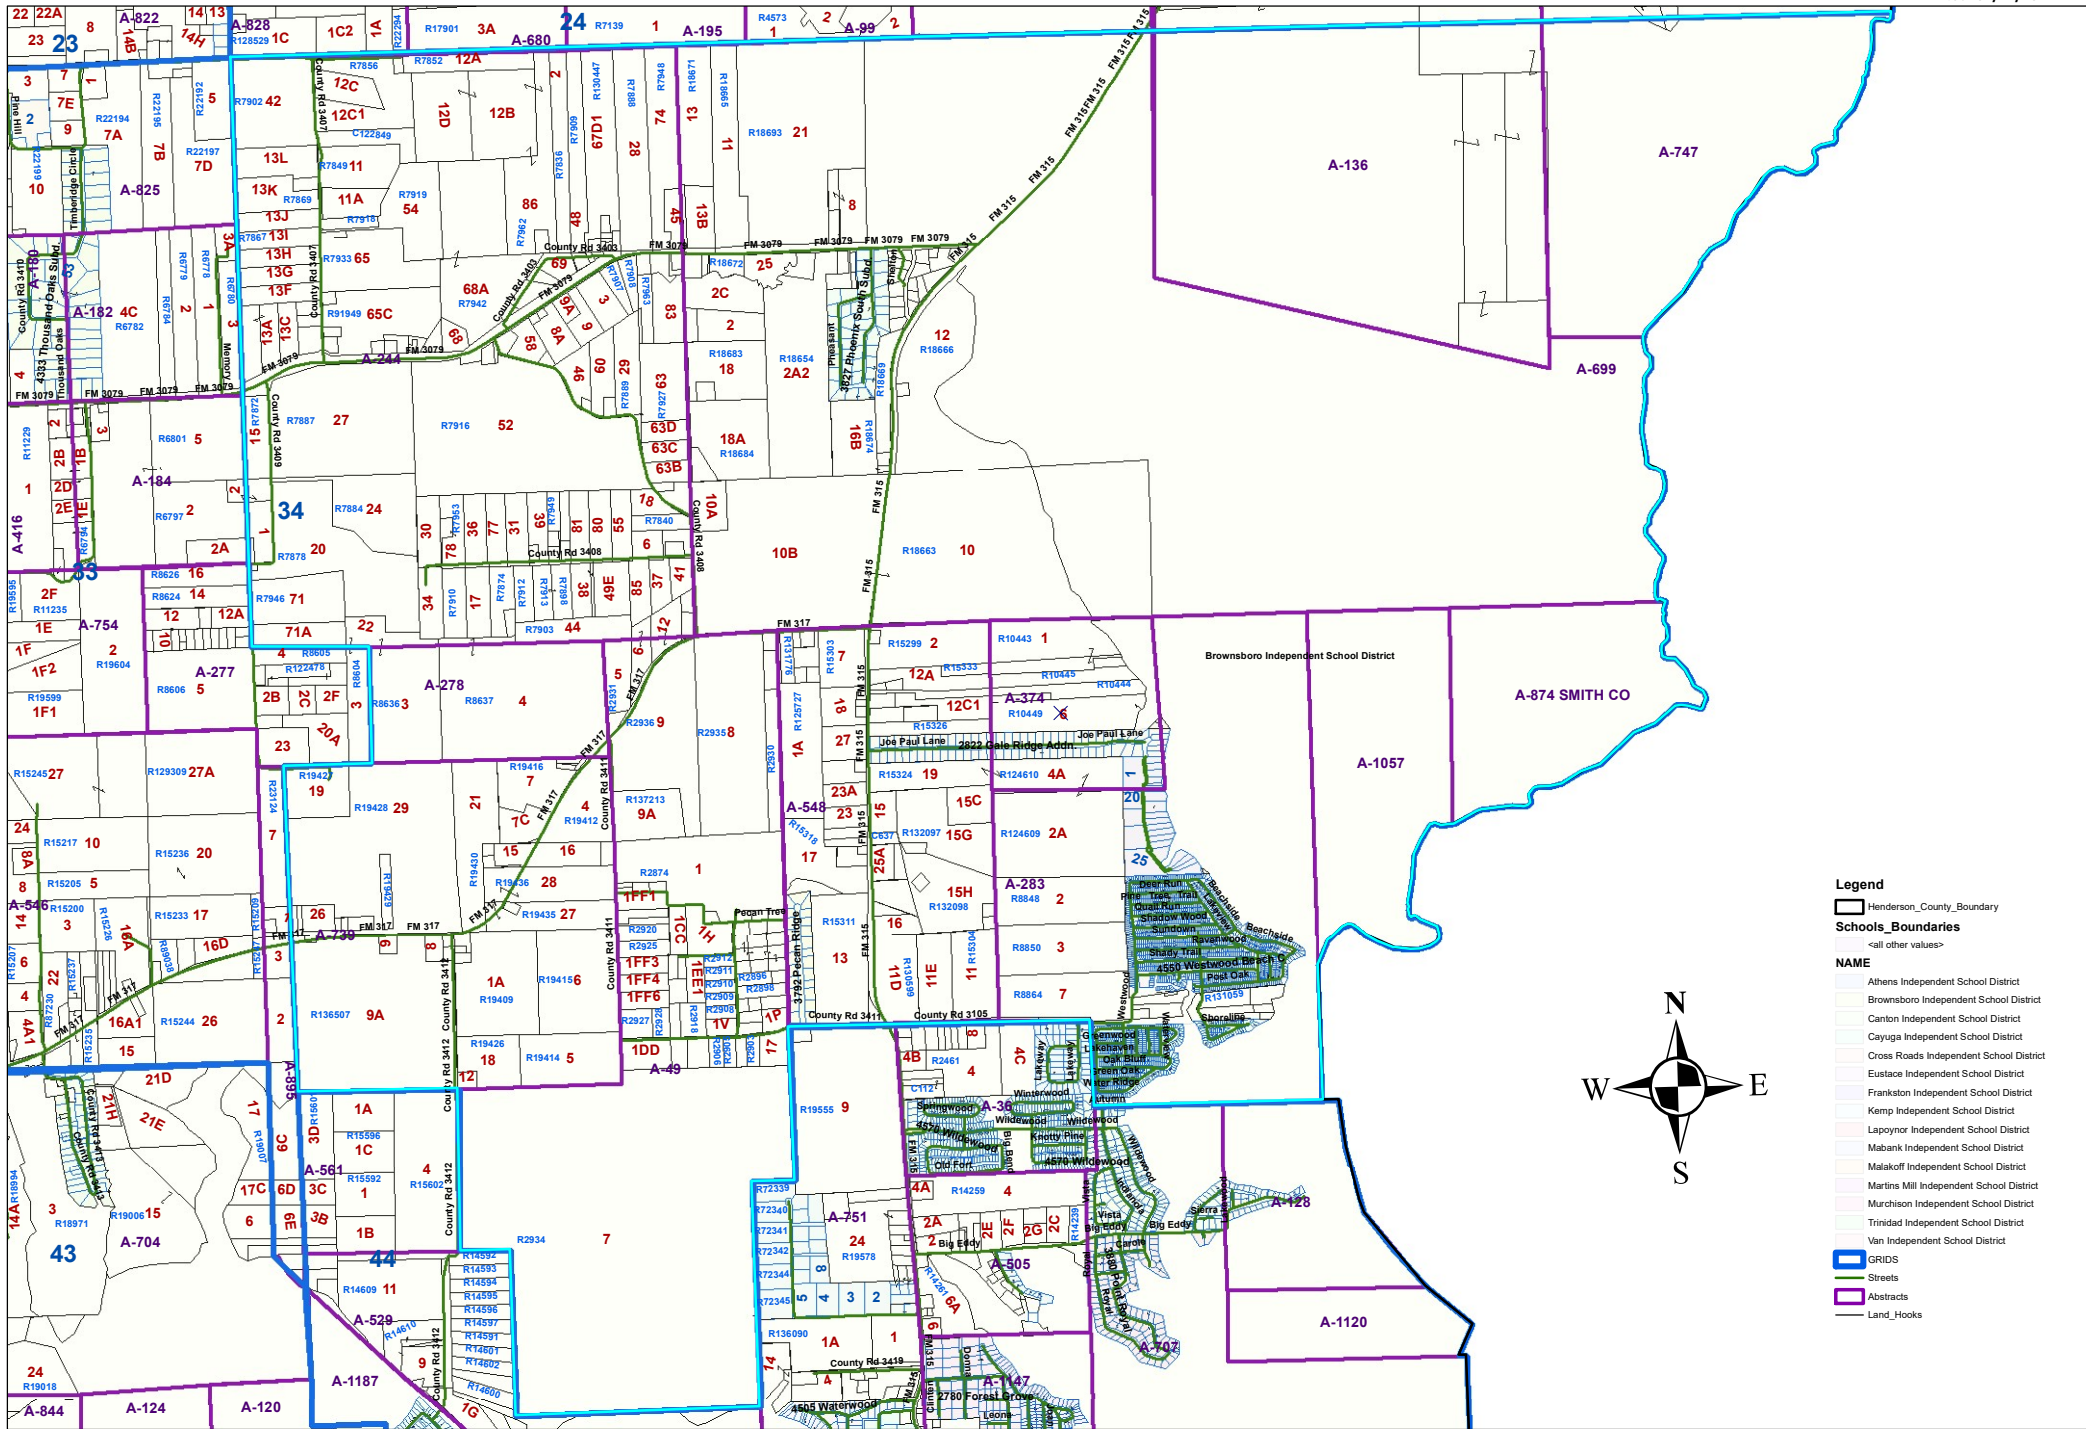

# GRID 34

For Tax Purposes Only  
Not For Conveyance  
Henderson County  
Appraisal District  
Printed By: Christy Turner  
Printed: 09/27/2021

**Legend**

- Henderson County Boundary
- Schools Boundaries**
- <all other values>
- NAME**
- Athens Independent School District
- Brownsboro Independent School District
- Canton Independent School District
- Cayuga Independent School District
- Cross Roads Independent School District
- Eustace Independent School District
- Frankston Independent School District
- Kemp Independent School District
- Lapoynor Independent School District
- Mabank Independent School District
- Malakoff Independent School District
- Martins Mill Independent School District
- Murchison Independent School District
- Trinidad Independent School District
- Van Independent School District
- GRIDS
- Streets
- Abstracts
- Land Hooks