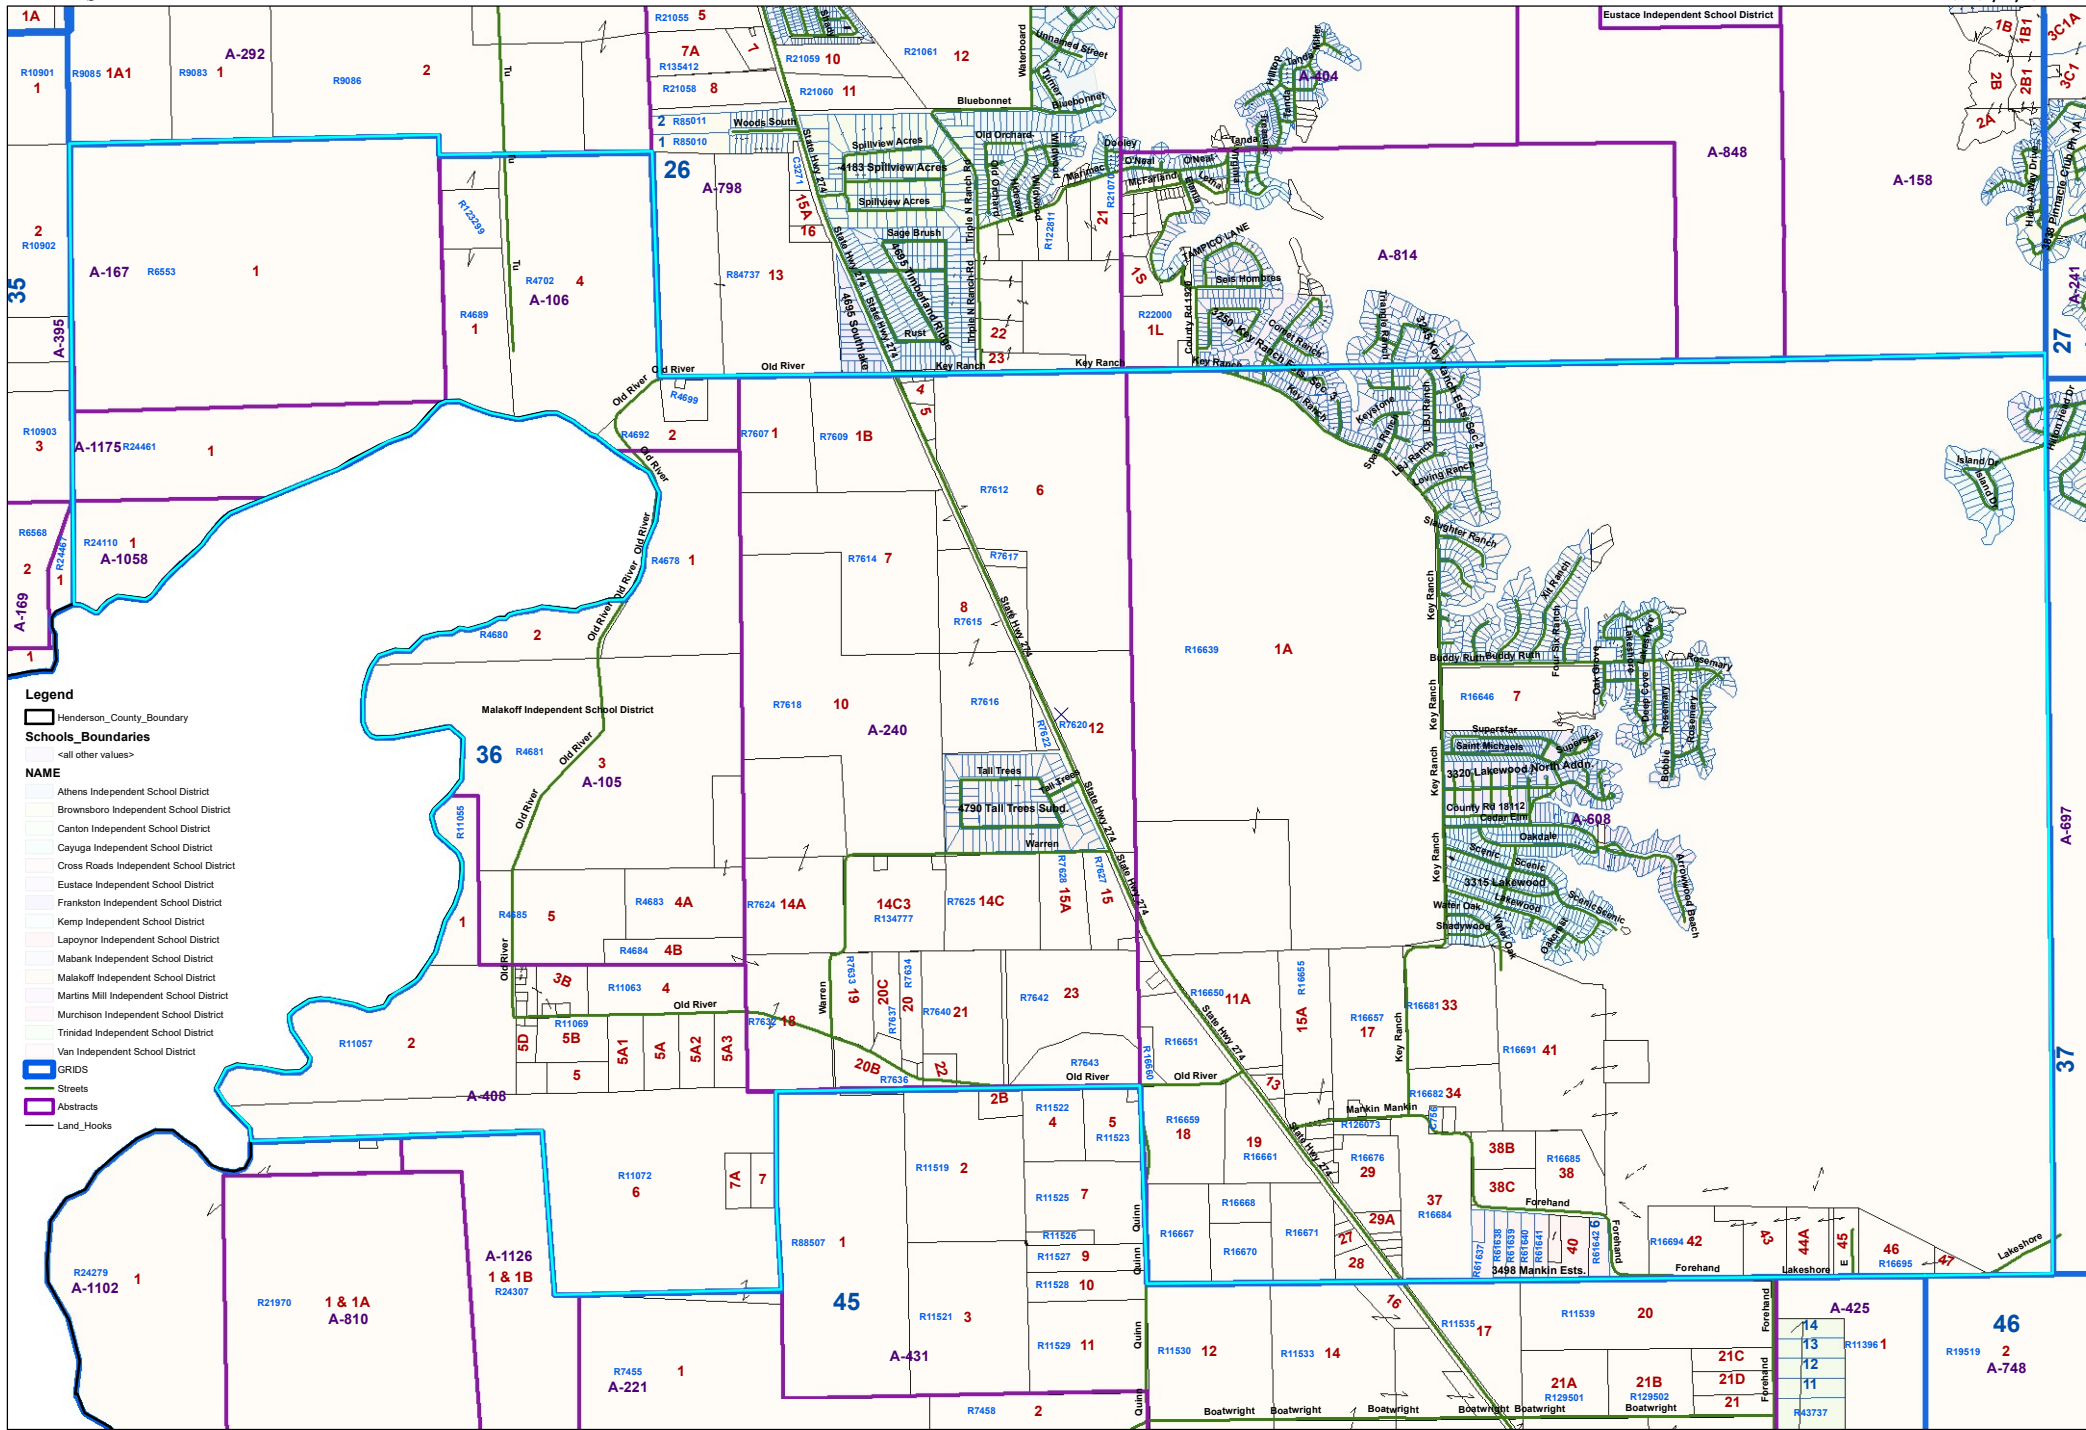

# GRID 36

For Tax Purposes Only  
Not For Conveyance  
Henderson County  
Appraisal District  
Printed By: Christy Turner  
Printed: 09/27/2021

- Legend**
- Henderson County Boundary
  - Schools\_Boundaries
    - <all other values>
  - NAME
    - Athens Independent School District
    - Brownsboro Independent School District
    - Canton Independent School District
    - Cayuga Independent School District
    - Cross Roads Independent School District
    - Eustace Independent School District
    - Frankston Independent School District
    - Kemp Independent School District
    - Lapoyner Independent School District
    - Mabank Independent School District
    - Malakoff Independent School District
    - Martins Mill Independent School District
    - Murchison Independent School District
    - Trinidad Independent School District
    - Van Independent School District
  - GRIDS
  - Streets
  - Abstracts
  - Land\_Hooks