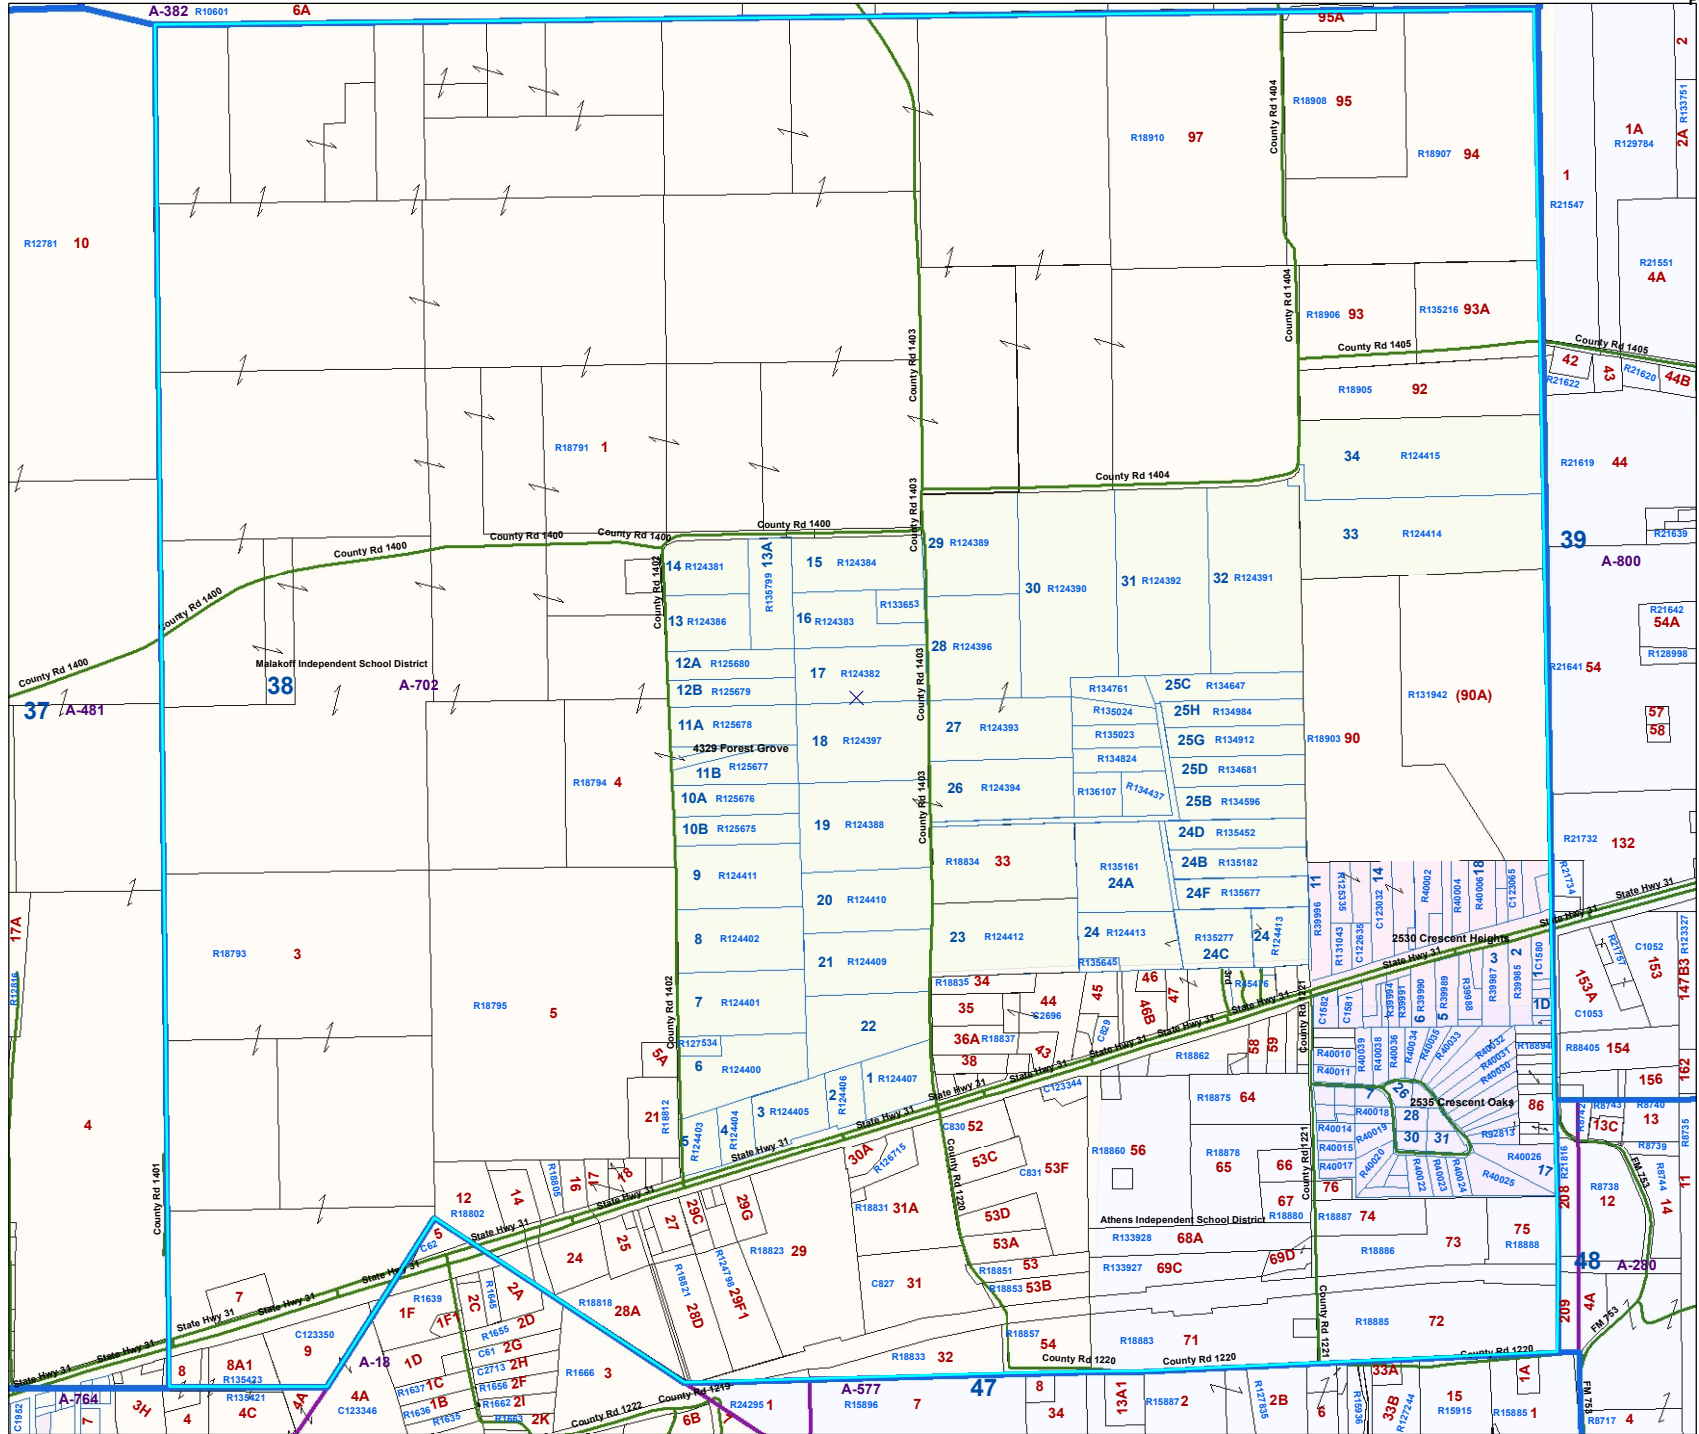

GRID 38

- Legend**
- Henderson County Boundary
 - Schools Boundaries
 - Legend
 - NAME
 - Athens Independent School District
 - Brownsboro Independent School District
 - Canton Independent School District
 - Cayuga Independent School District
 - Cross Roads Independent School District
 - Eustace Independent School District
 - Frankston Independent School District
 - Kemp Independent School District
 - Lapoyor Independent School District
 - Mabank Independent School District
 - Malakoff Independent School District
 - Martins Mill Independent School District
 - Murchison Independent School District
 - Trinidad Independent School District
 - Van Independent School District
 - GRIDS
 - Streets
 - Abstracts
 - Land Hooks