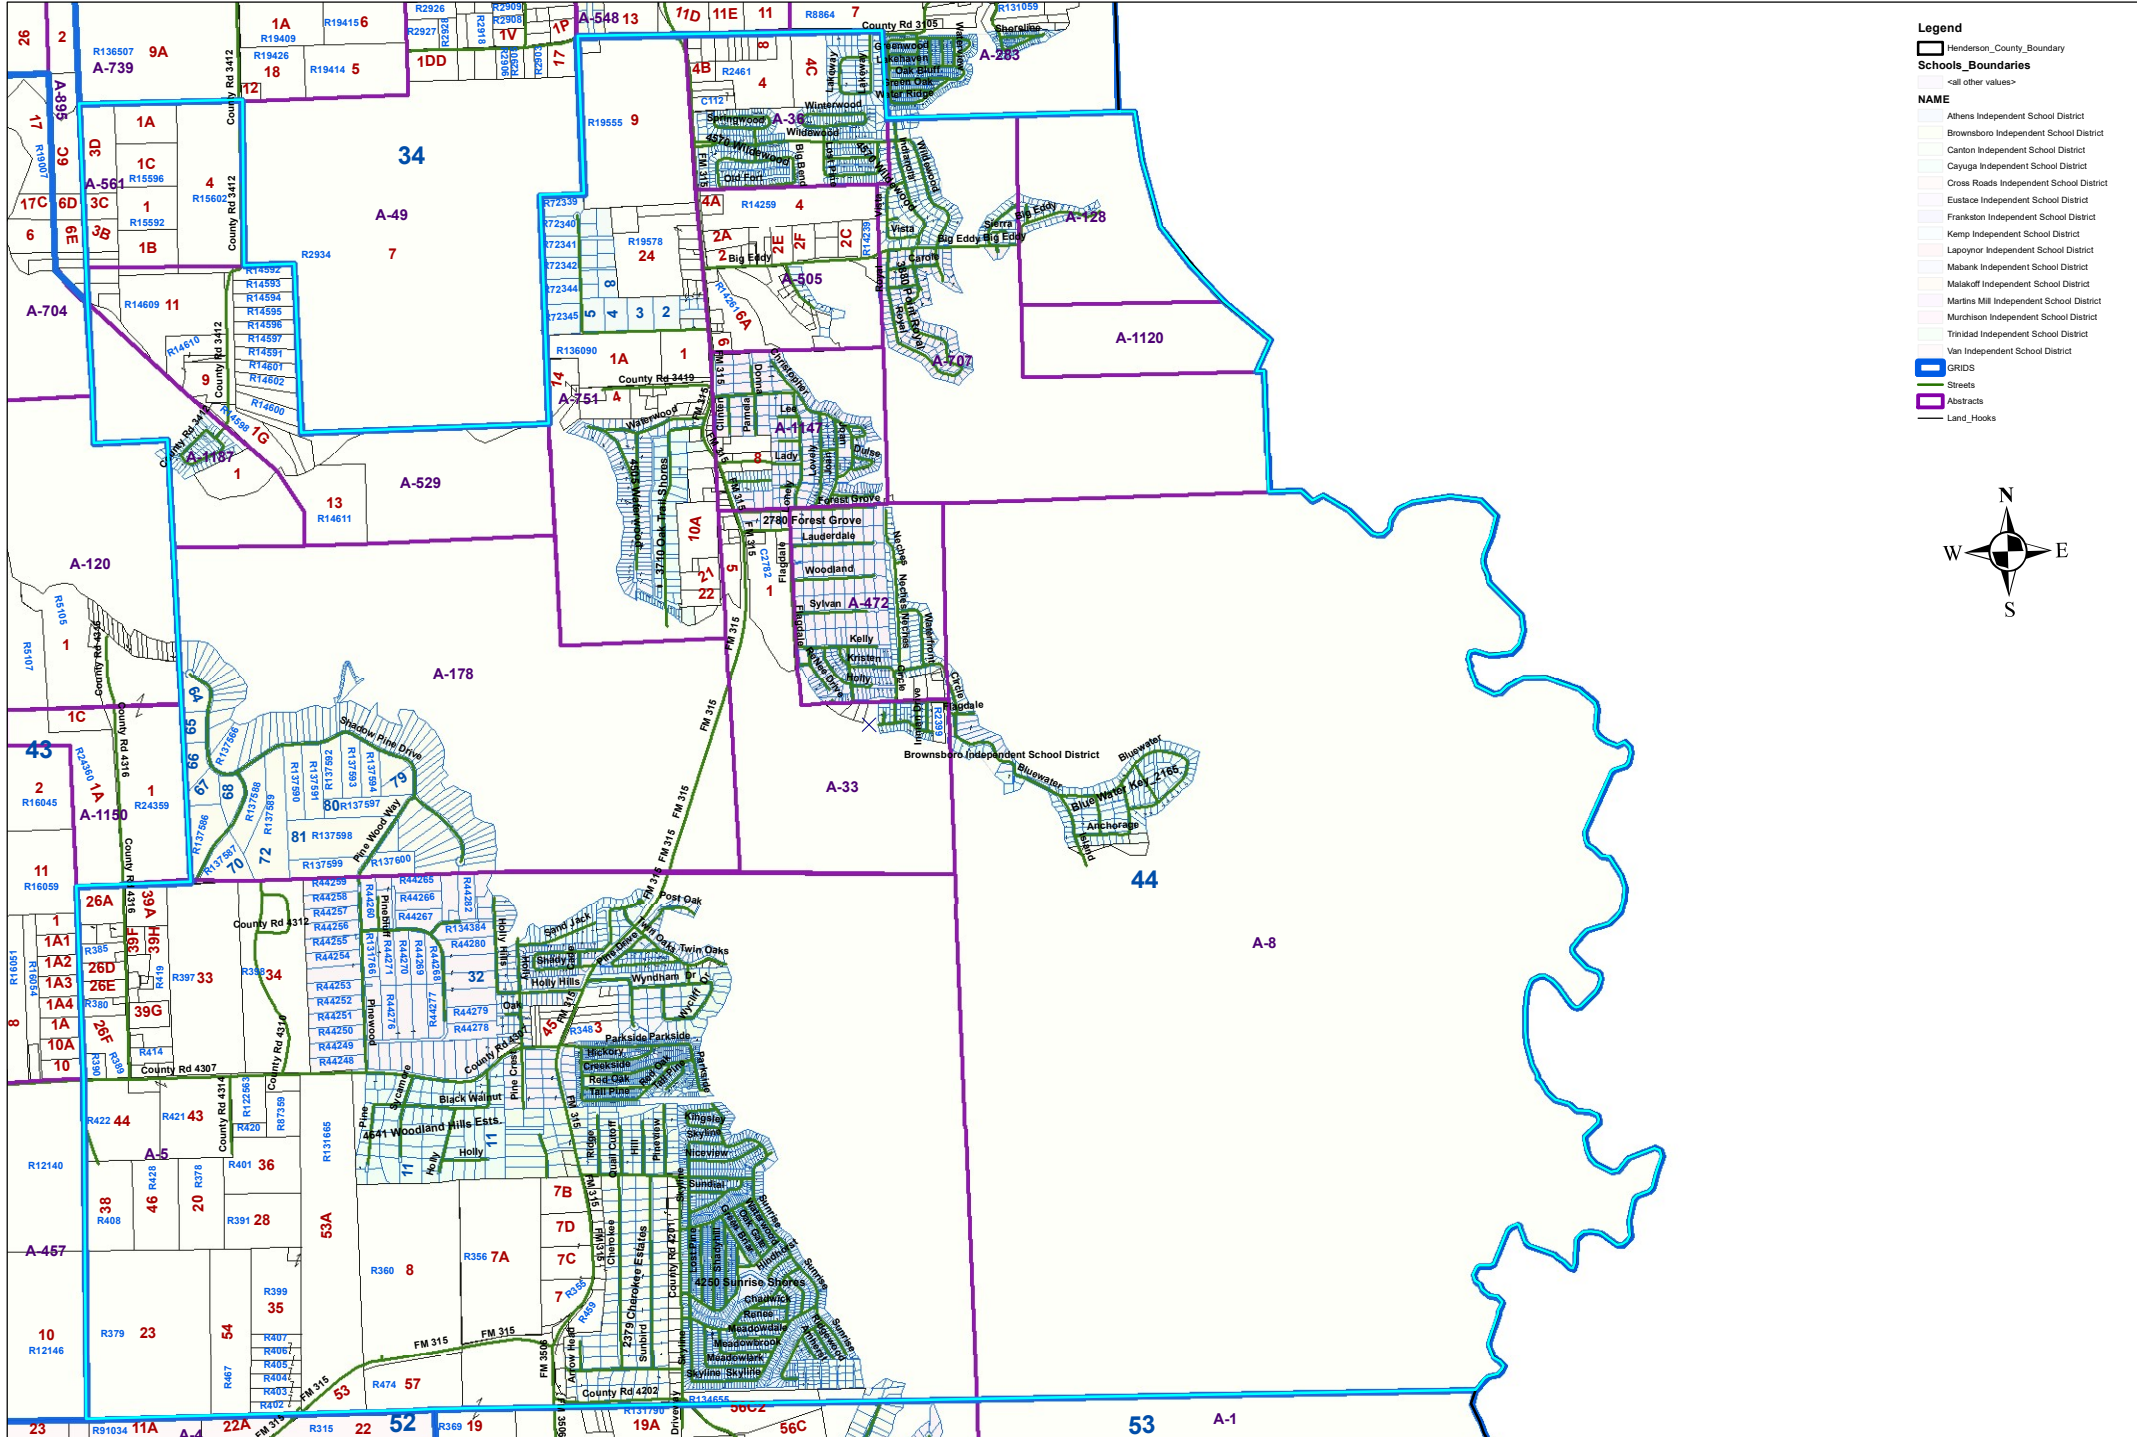

GRID 44

Legend

- Henderson County Boundary
- Schools Boundaries
 - <all other values>
- NAME
 - Athens Independent School District
 - Brownsboro Independent School District
 - Caston Independent School District
 - Cayuga Independent School District
 - Cross Roads Independent School District
 - Eustace Independent School District
 - Frankton Independent School District
 - Kemp Independent School District
 - Lapoyner Independent School District
 - Malank Independent School District
 - Malakoff Independent School District
 - Martins Mill Independent School District
 - Murchison Independent School District
 - Trinidad Independent School District
 - Van Independent School District
- GRIDS
 - Streets
 - Abstracts
 - Land Hooks