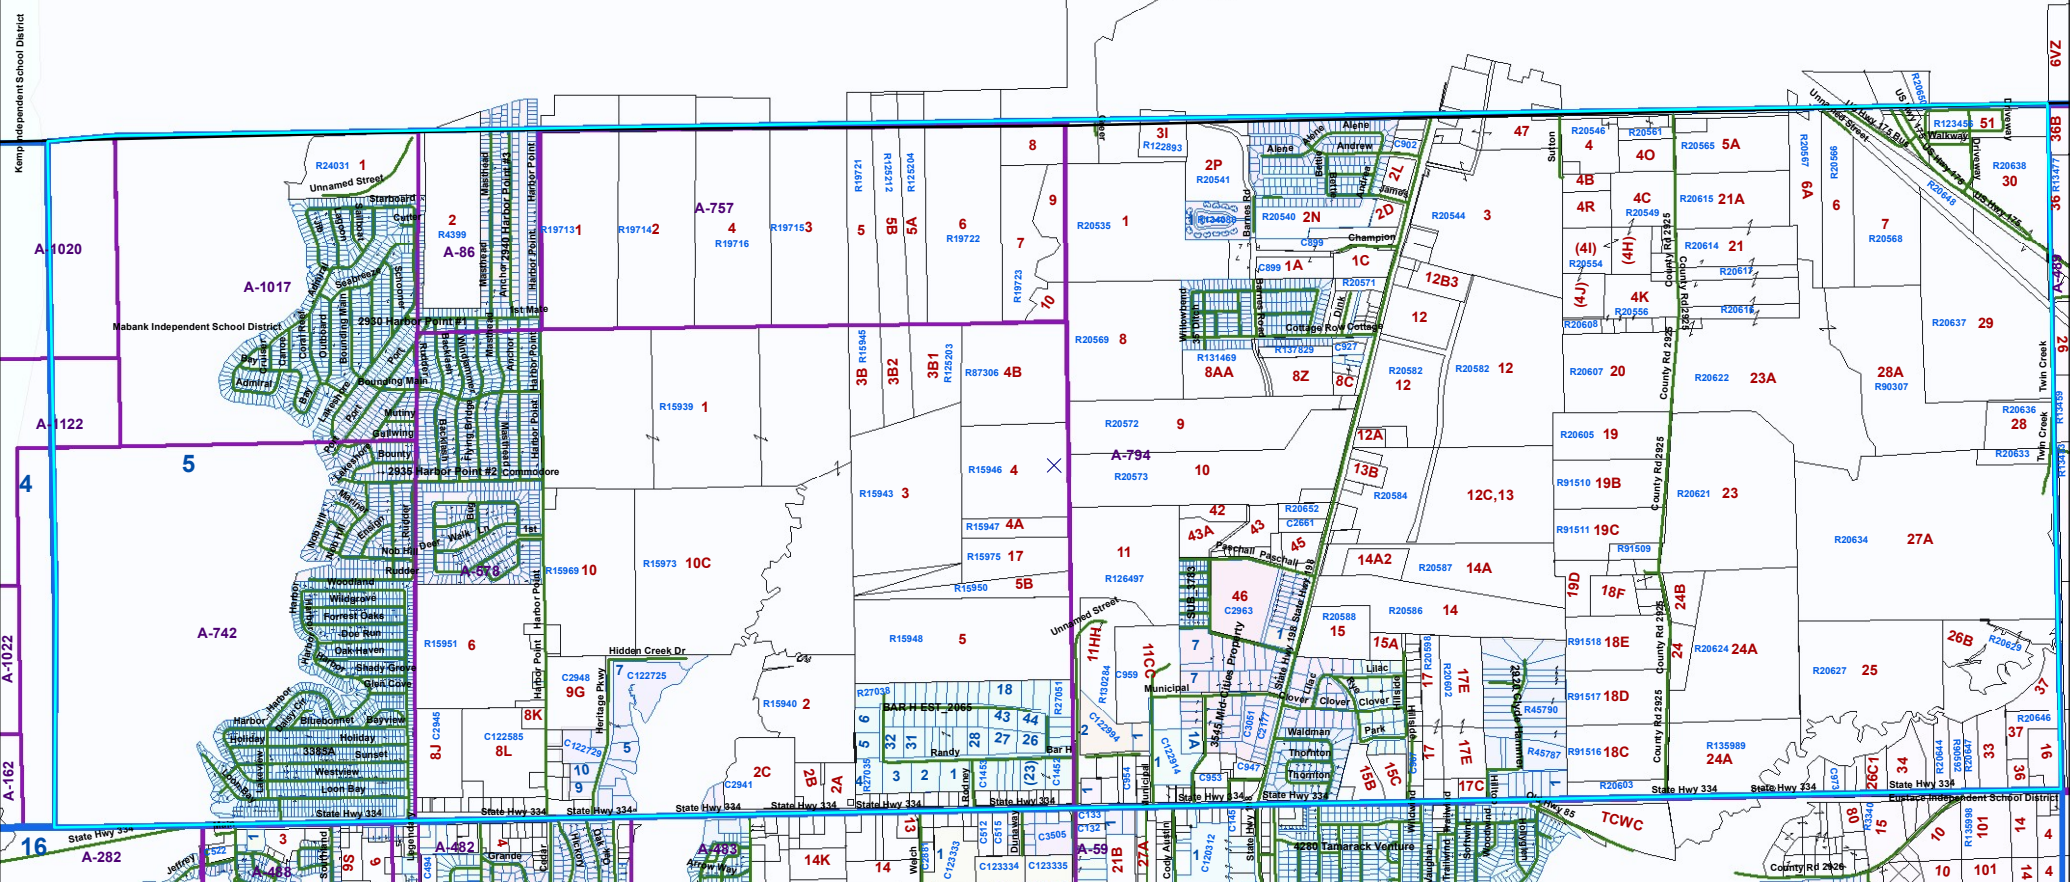

GRID 5

For Tax Purposes Only
Not For Conveyance
Henderson County
Appraisal District
Printed By: Christy Turner
Printed: 09/27/2021