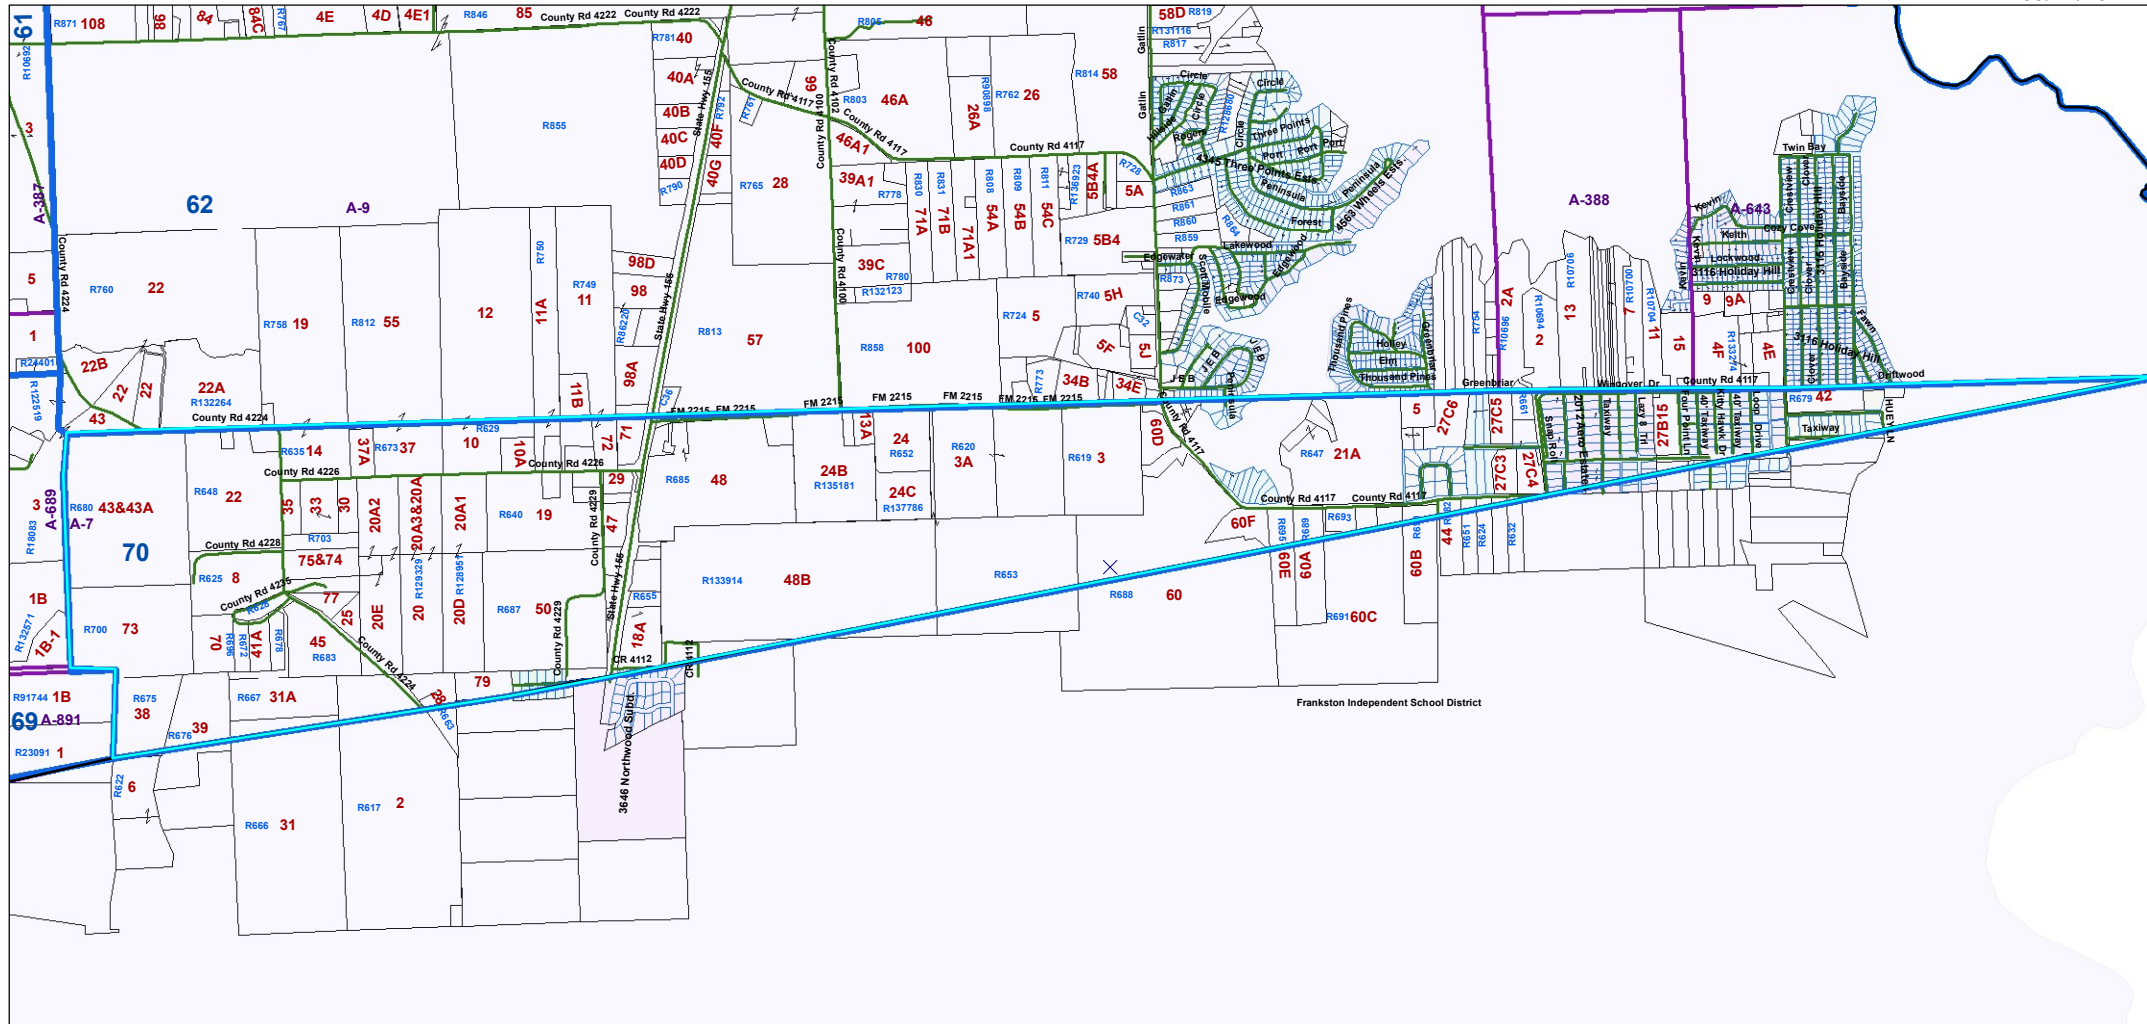

GRID 70

Frankston Independent School District